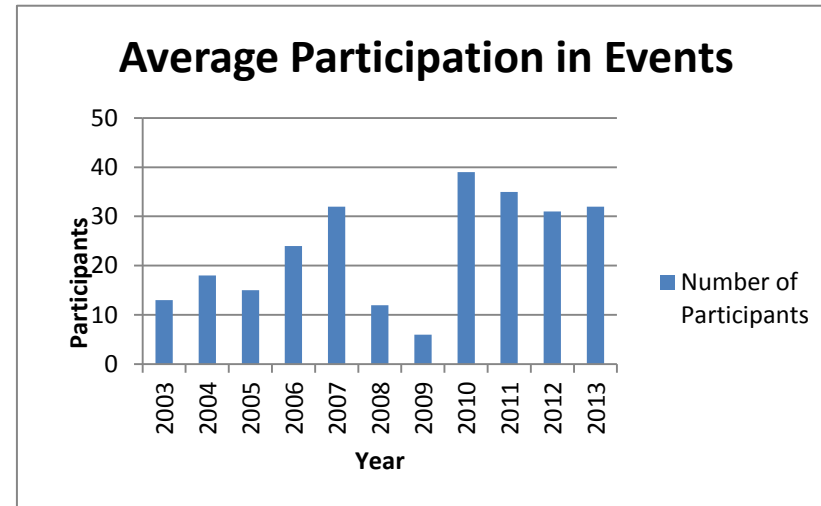

Silver Cougar Club

Silver Cougar Club Membership

<u>Year</u>	<u>Number of Members</u>
2003	66
2004	240
2005	332
2006	398
2007	535
2008	579
2009	578
2010	524
2011	517
2012	525
2013	534

Average Participation in Silver Cougar Club Events

<u>Year</u>	<u>Number of Participants</u>
2003	13
2004	18
2005	15
2006	24
2007	32
2008	12
2009	6
2010	39
2011	35
2012	31
2013	32

Number of Silver Cougar Club Cultural Events

<u>Year</u>	<u>Number of Events</u>
2003	3
2004	8
2005	9
2006	5
2007	4
2008	11
2009	9
2010	11
2011	14
2012	17
2013	16

Participation in Silver Cougar Club Cultural Events

<u>Year</u>	<u>Number of Participants</u>
2003	41
2004	143
2005	139
2006	121
2007	129
2008	482
2009	442
2010	432
2011	490
2012	520
2013	510