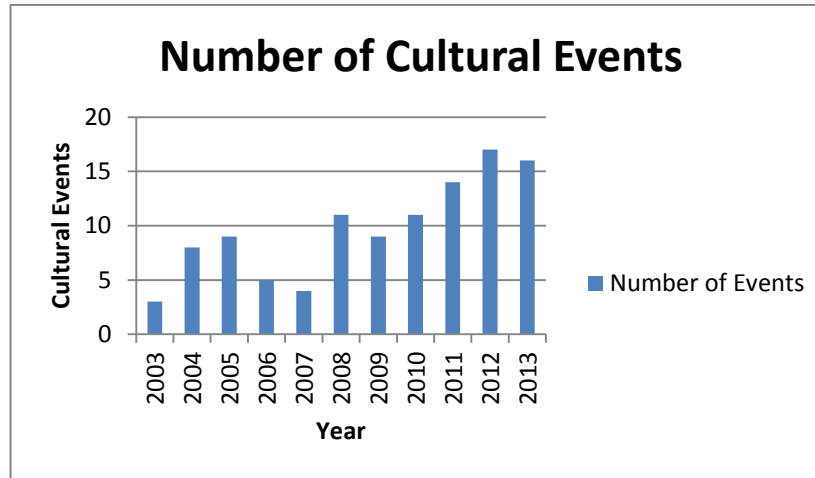

Silver Cougar Club

Silver Cougar Club Membership

<u>Year</u>	<u>Number of Members</u>
2003	66
2004	240
2005	332
2006	398
2007	535
2008	579
2009	578
2010	524
2011	517
2012	525
2013	534

Average Participation in Silver Cougar Club Events

<u>Year</u>	<u>Number of Participants</u>
2003	13
2004	18
2005	15
2006	24
2007	32
2008	12
2009	6
2010	39
2011	35
2012	31
2013	32

Number of Silver Cougar Club Cultural Events

<u>Year</u>	<u>Number of Events</u>
2003	3
2004	8
2005	9
2006	5
2007	4
2008	11
2009	9
2010	11
2011	14
2012	17
2013	16

Participation in Silver Cougar Club Cultural Events

<u>Year</u>	<u>Number of Participants</u>
2003	41
2004	143
2005	139
2006	121
2007	129
2008	482
2009	442
2010	432
2011	490
2012	520
2013	510