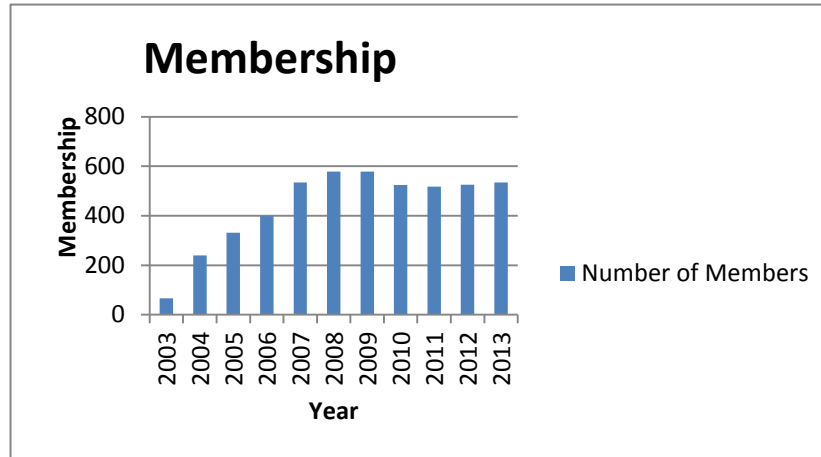

Silver Cougar Club

Silver Cougar Club Membership

<u>Year</u>	<u>Number of Members</u>
2003	66
2004	240
2005	332
2006	398
2007	535
2008	579
2009	578
2010	524
2011	517
2012	525
2013	534

Average Participation in Silver Cougar Club Events

<u>Year</u>	<u>Number of Participants</u>
2003	13
2004	18
2005	15
2006	24
2007	32
2008	12
2009	6
2010	39
2011	35
2012	31
2013	32

Number of Silver Cougar Club Cultural Events

<u>Year</u>	<u>Number of Events</u>
2003	3
2004	8
2005	9
2006	5
2007	4
2008	11
2009	9
2010	11
2011	14
2012	17
2013	16

Participation in Silver Cougar Club Cultural Events

<u>Year</u>	<u>Number of Participants</u>
2003	41
2004	143
2005	139
2006	121
2007	129
2008	482
2009	442
2010	432
2011	490
2012	520
2013	510