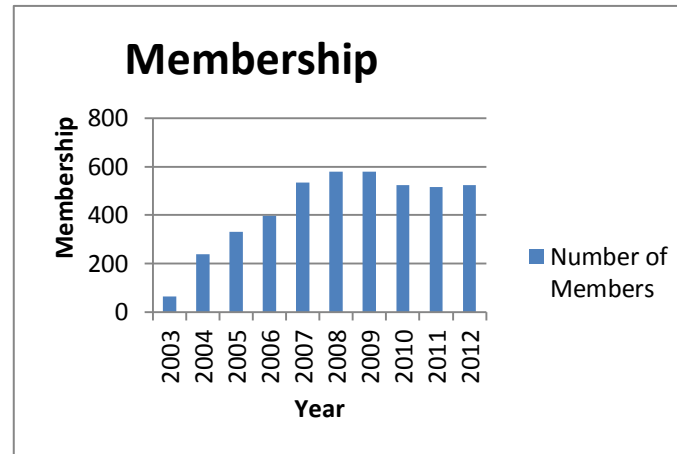

Silver Cougar Club

Silver Cougar Club Membership

<u>Year</u>	<u>Number of Members</u>
2003	66
2004	240
2005	332
2006	398
2007	535
2008	579
2009	578
2010	524
2011	517
2012	525

Average Participation in Silver Cougar Club Events

<u>Year</u>	<u>Number of Participants</u>
2003	13
2004	18
2005	15
2006	24
2007	32
2008	12
2009	6
2010	39
2011	35
2012	31

Number of Silver Cougar Club Cultural Events

<u>Year</u>	<u>Number of Events</u>
2003	3
2004	8
2005	9
2006	5
2007	4
2008	11
2009	9
2010	11
2011	14
2012	17