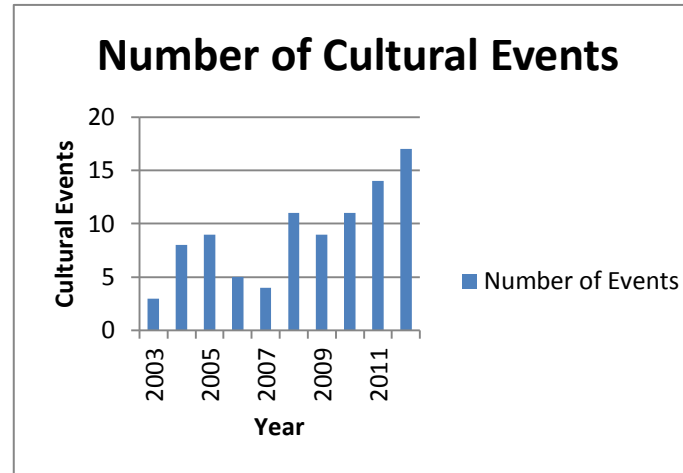

Silver Cougar Club

Silver Cougar Club Membership

<u>Year</u>	<u>Number of Members</u>
2003	66
2004	240
2005	332
2006	398
2007	535
2008	579
2009	578
2010	524
2011	517
2012	525

Average Participation in Silver Cougar Club Events

<u>Year</u>	<u>Number of Participants</u>
2003	13
2004	18
2005	15
2006	24
2007	32
2008	12
2009	6
2010	39
2011	35
2012	31

Number of Silver Cougar Club Cultural Events

<u>Year</u>	<u>Number of Events</u>
2003	3
2004	8
2005	9
2006	5
2007	4
2008	11
2009	9
2010	11
2011	14
2012	17

Participation in Silver Cougar Club Cultural Events

<u>Year</u>	<u>Number of Participants</u>
2003	41
2004	143
2005	139
2006	121
2007	129
2008	482
2009	442
2010	432
2011	490
2012	520