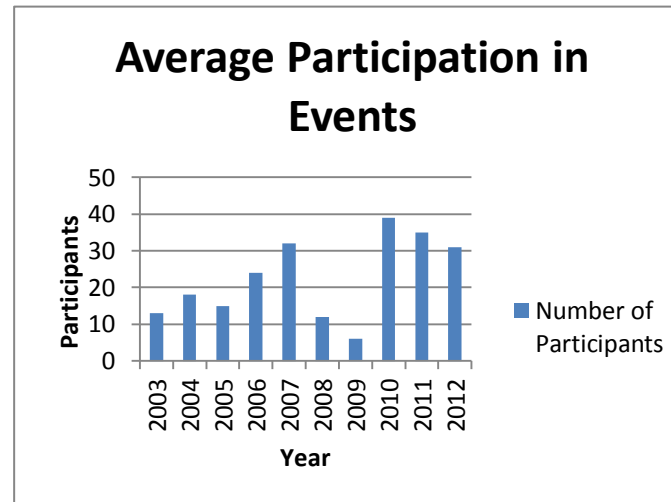

Silver Cougar Club

Silver Cougar Club Membership

<u>Year</u>	<u>Number of Members</u>
2003	66
2004	240
2005	332
2006	398
2007	535
2008	579
2009	578
2010	524
2011	517
2012	525

Average Participation in Silver Cougar Club Events

<u>Year</u>	<u>Number of Participants</u>
2003	13
2004	18
2005	15
2006	24
2007	32
2008	12
2009	6
2010	39
2011	35
2012	31

Number of Silver Cougar Club Cultural Events

<u>Year</u>	<u>Number of Events</u>
2003	3
2004	8
2005	9
2006	5
2007	4
2008	11
2009	9
2010	11
2011	14
2012	17

Participation in Silver Cougar Club Cultural Events

<u>Year</u>	<u>Number of Participants</u>
2003	41
2004	143
2005	139
2006	121
2007	129
2008	482
2009	442
2010	432
2011	490
2012	520