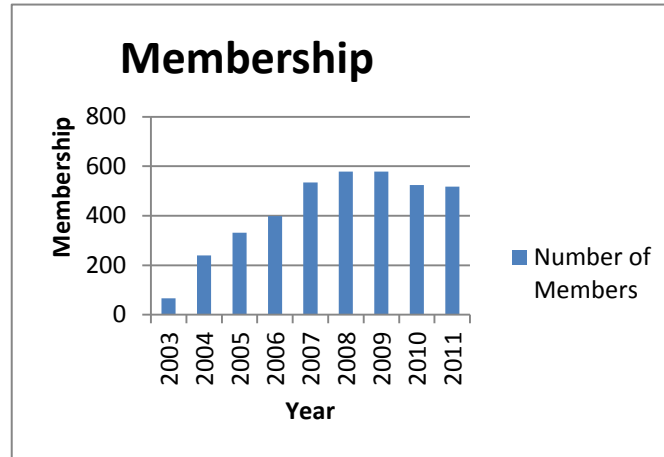

# Silver Cougar Club

## Silver Cougar Club Membership

<u>Year</u>	<u>Number of Members</u>
2003	66
2004	240
2005	332
2006	398
2007	535
2008	579
2009	578
2010	524
2011	517

## Average Participation in Silver Cougar Club Events

<u>Year</u>	<u>Number of Participants</u>
2003	13
2004	18
2005	15
2006	24
2007	32
2008	12
2009	6
2010	39
2011	35