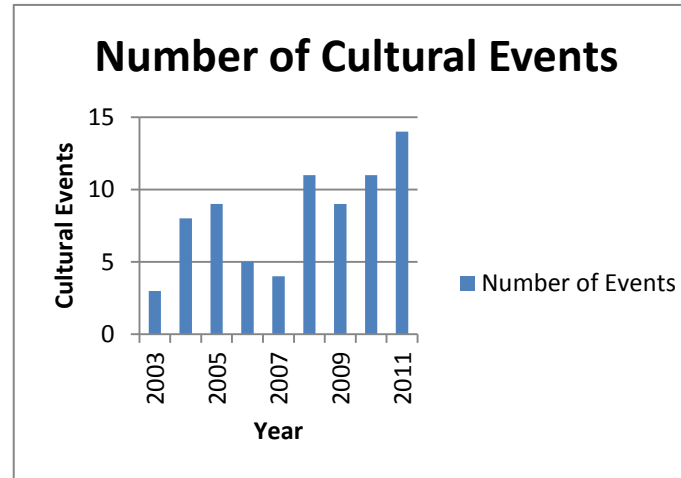

Number of Silver Cougar Club Cultural Events

<u>Year</u>	<u>Number of Events</u>
2003	3
2004	8
2005	9
2006	5
2007	4
2008	11
2009	9
2010	11
2011	14