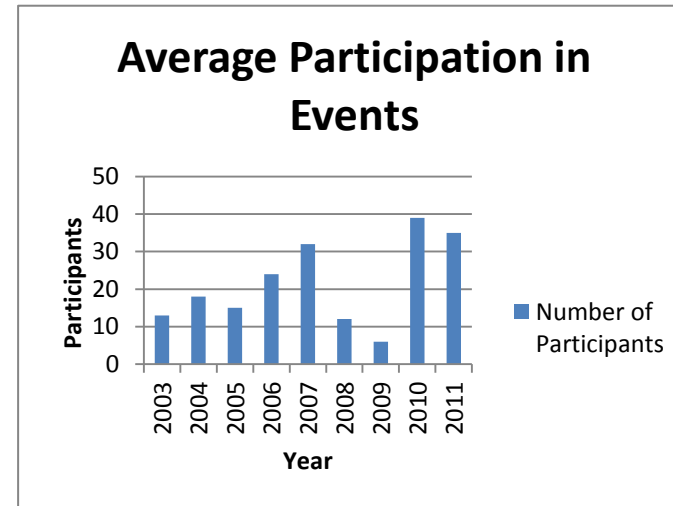

# Silver Cougar Club

## Silver Cougar Club Membership

<u>Year</u>	<u>Number of Members</u>
2003	66
2004	240
2005	332
2006	398
2007	535
2008	579
2009	578
2010	524
2011	517

## Average Participation in Silver Cougar Club Events

<u>Year</u>	<u>Number of Participants</u>
2003	13
2004	18
2005	15
2006	24
2007	32
2008	12
2009	6
2010	39
2011	35