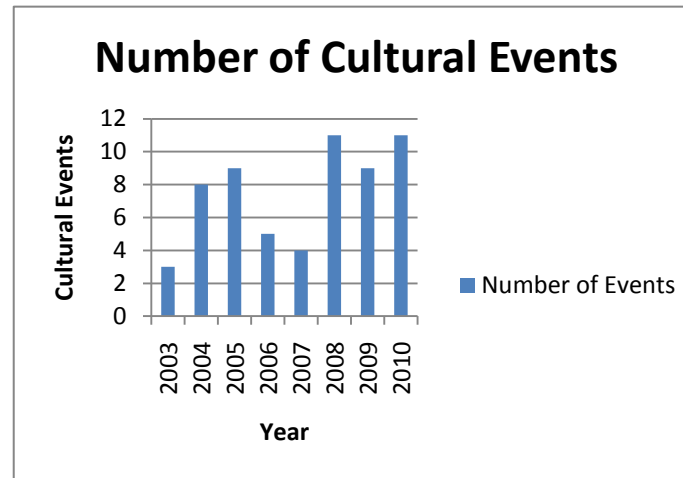

Silver Cougar Club

Silver Cougar Club Membership

<u>Year</u>	<u>Number of Members</u>
2003	66
2004	240
2005	332
2006	398
2007	535
2008	579
2009	578
2010	524

Average Participation in Silver Cougar Club Events

<u>Year</u>	<u>Number of Participants</u>
2003	13
2004	18
2005	15
2006	24
2007	32
2008	12
2009	6
2010	39

Number of Silver Cougar Club Cultural Events

<u>Year</u>	<u>Number of Events</u>
2003	3
2004	8
2005	9
2006	5
2007	4
2008	11
2009	9
2010	11