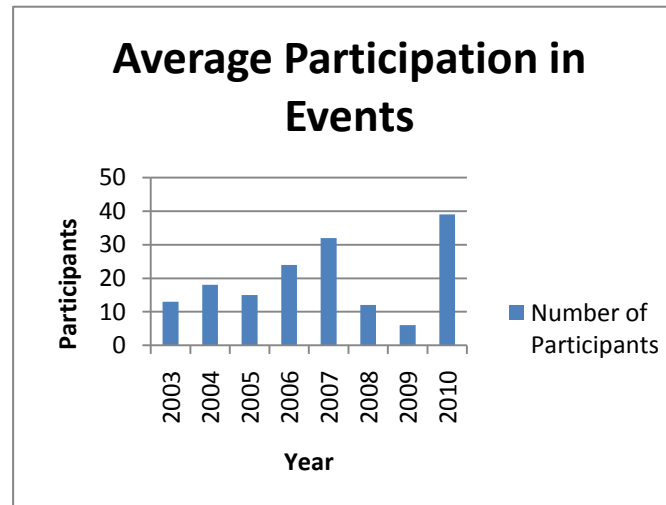

Silver Cougar Club

Silver Cougar Club Membership

<u>Year</u>	<u>Number of Members</u>
2003	66
2004	240
2005	332
2006	398
2007	535
2008	579
2009	578
2010	524

Average Participation in Silver Cougar Club Events

<u>Year</u>	<u>Number of Participants</u>
2003	13
2004	18
2005	15
2006	24
2007	32
2008	12
2009	6
2010	39

Number of Silver Cougar Club Cultural Events

<u>Year</u>	<u>Number of Events</u>
2003	3
2004	8
2005	9
2006	5
2007	4
2008	11
2009	9
2010	11

Participation in Silver Cougar Club Cultural Events

<u>Year</u>	<u>Number of Participants</u>
2003	41
2004	143
2005	139
2006	121
2007	129
2008	482
2009	442
2010	432