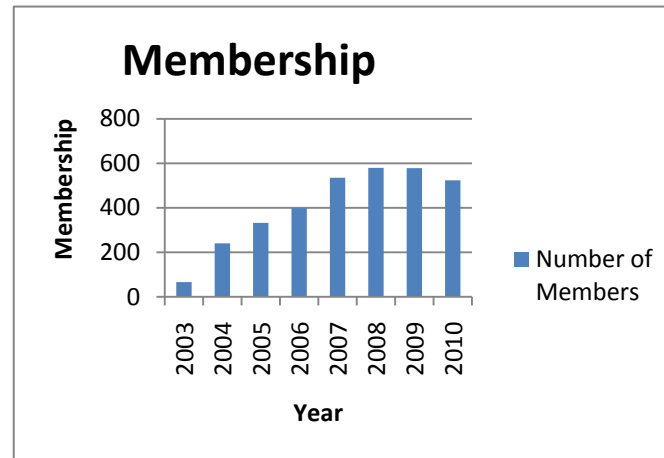

Silver Cougar Club

Silver Cougar Club Membership

<u>Year</u>	<u>Number of Members</u>
2003	66
2004	240
2005	332
2006	398
2007	535
2008	579
2009	578
2010	524

Average Participation in Silver Cougar Club Events

<u>Year</u>	<u>Number of Participants</u>
2003	13
2004	18
2005	15
2006	24
2007	32
2008	12
2009	6
2010	39

Number of Silver Cougar Club Cultural Events

<u>Year</u>	<u>Number of Events</u>
2003	3
2004	8
2005	9
2006	5
2007	4
2008	11
2009	9
2010	11

Participation in Silver Cougar Club Cultural Events

<u>Year</u>	<u>Number of Participants</u>
2003	41
2004	143
2005	139
2006	121
2007	129
2008	482
2009	442
2010	432