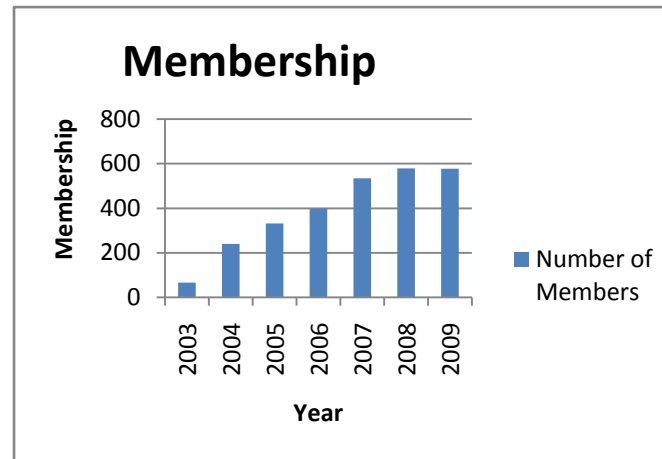

# Silver Cougar Club

## Silver Cougar Club Membership

<u>Year</u>	<u>Number of Members</u>
2003	66
2004	240
2005	332
2006	398
2007	535
2008	579
2009	578

## Average Participation in Silver Cougar Club Events

<u>Year</u>	<u>Number of Participants</u>
2003	13
2004	18
2005	15
2006	24
2007	32
2008	12
2009	6