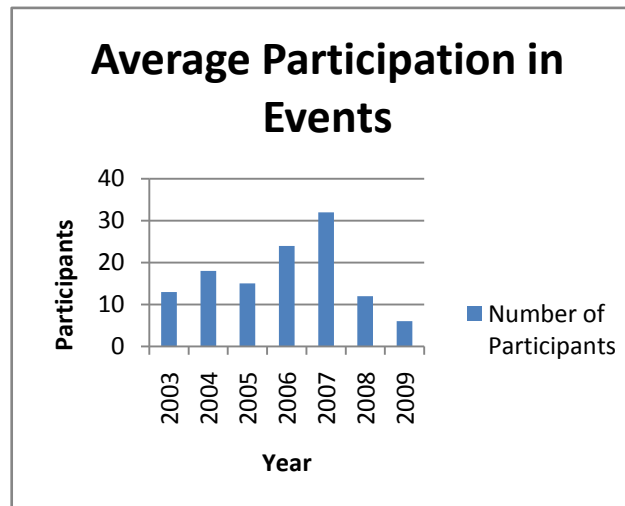

# Silver Cougar Club

## Silver Cougar Club Membership

<u>Year</u>	<u>Number of Members</u>
2003	66
2004	240
2005	332
2006	398
2007	535
2008	579
2009	578

## Average Participation in Silver Cougar Club Events

<u>Year</u>	<u>Number of Participants</u>
2003	13
2004	18
2005	15
2006	24
2007	32
2008	12
2009	6