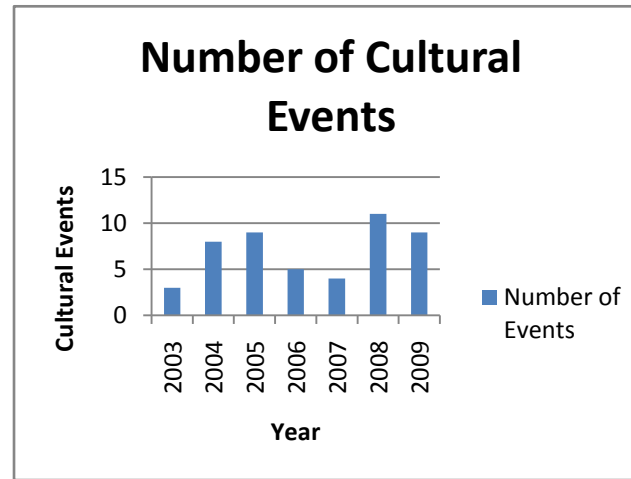

Number of Silver Cougar Club Cultural Events

<u>Year</u>	<u>Number of Events</u>
2003	3
2004	8
2005	9
2006	5
2007	4
2008	11
2009	9