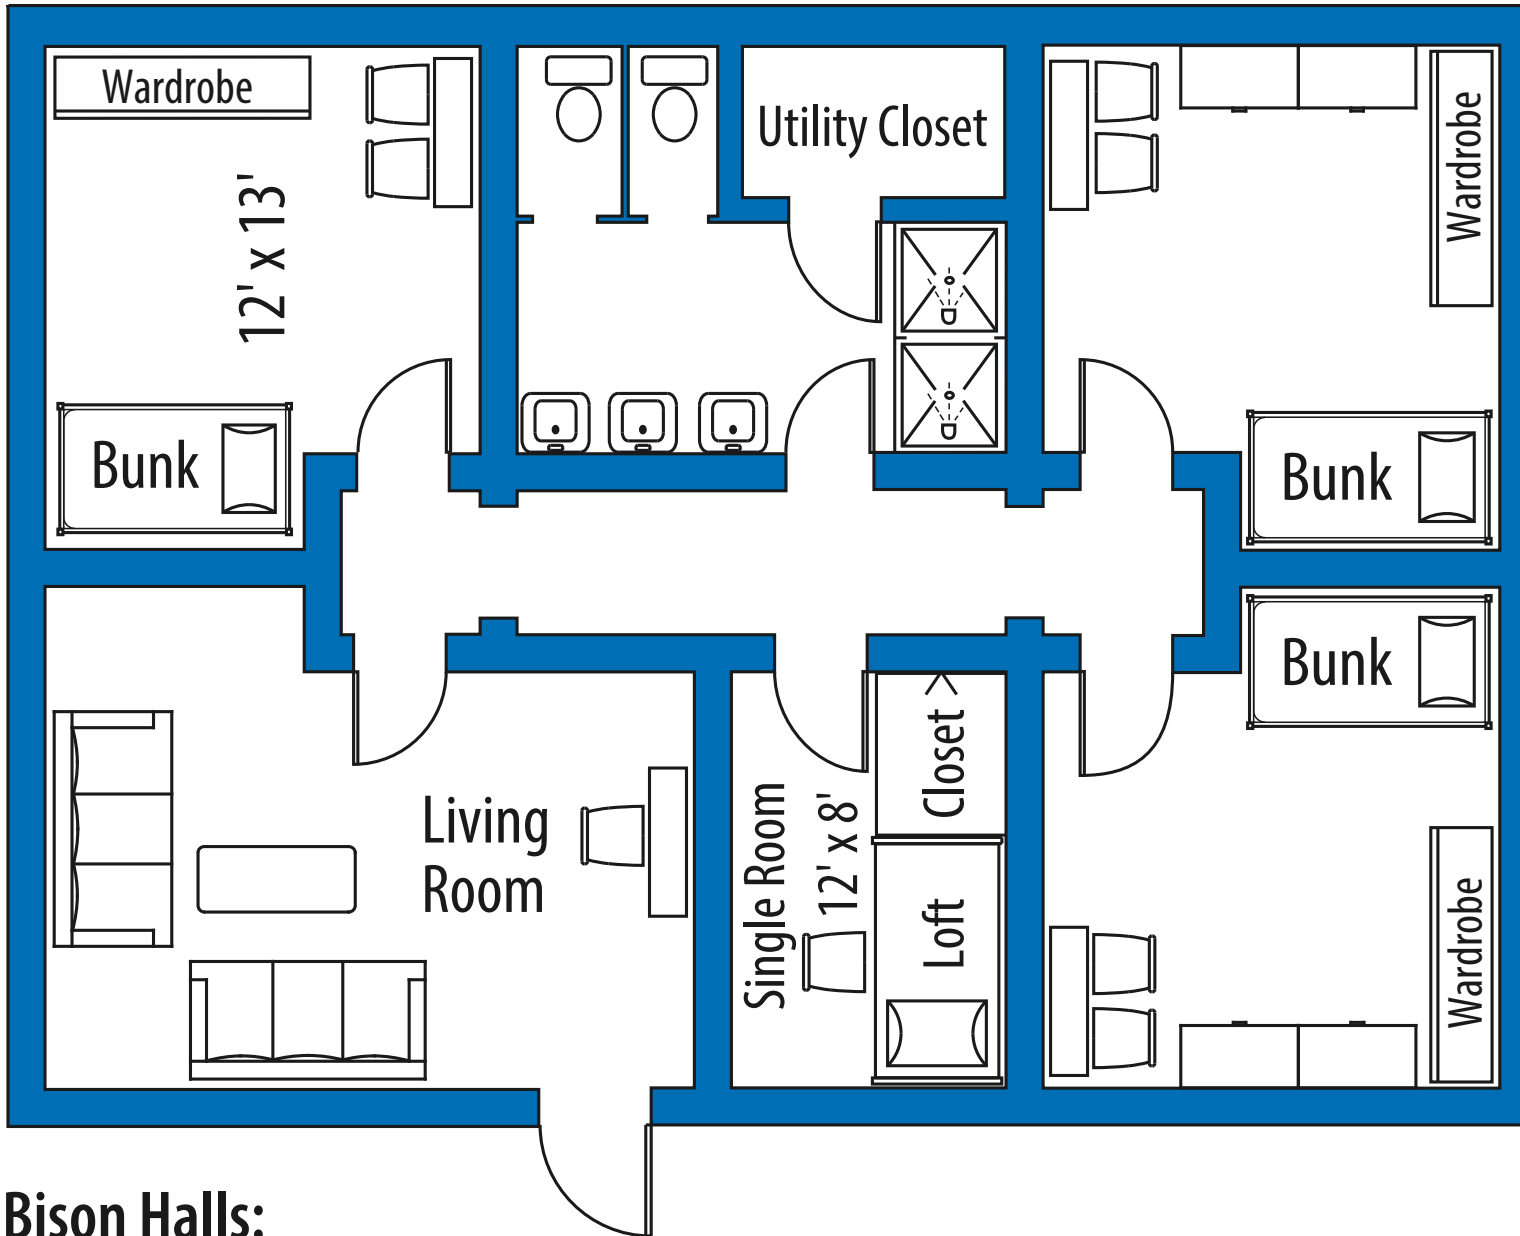

Bluestem Hall: Twin suite, double occupancy - Handicap accessible rooms available

Bluestem Hall: Single Suite, single occupancy

Sunflower Halls:
Twin Suite, double occupancy

Cottonwood Hall: Twin Suite, double occupancy
Handicap accessible rooms available

Bison Halls:

**There will be some variation between units
 "Community Style" (7 people per unit)**

Meadowlark Halls:
There will be some variation
between units

“Community Style”
(6-8 people per unit)