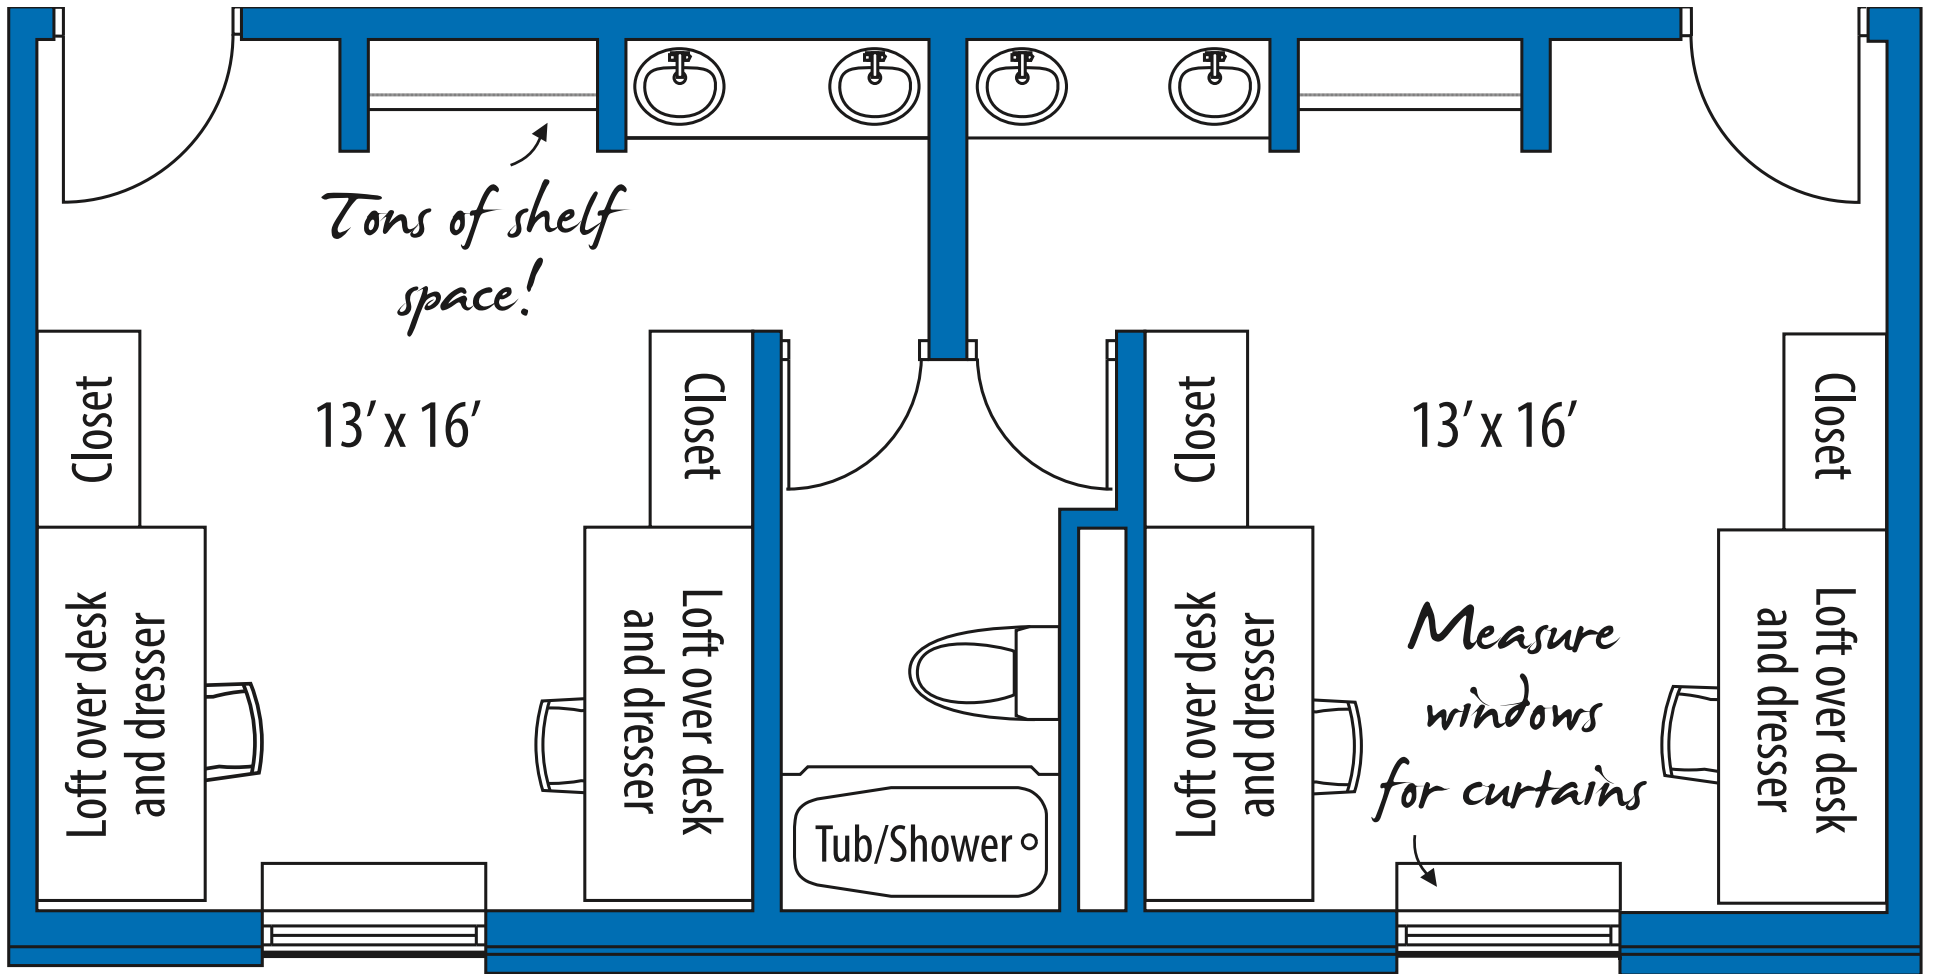

Bluestem Hall: Twin suite, double occupancy - Handicap accessible rooms available

Bluestem Hall: Single Suite, single occupancy

Sunflower Halls:
Twin Suite, double occupancy

Cottonwood Hall: Twin Suite, double occupancy
Handicap accessible rooms available

Bison Halls:

**There will be some variation between units
 "Community Style" (7 people per unit)**

Meadowlark Halls:
There will be some variation
between units

“Community Style”
(6-8 people per unit)