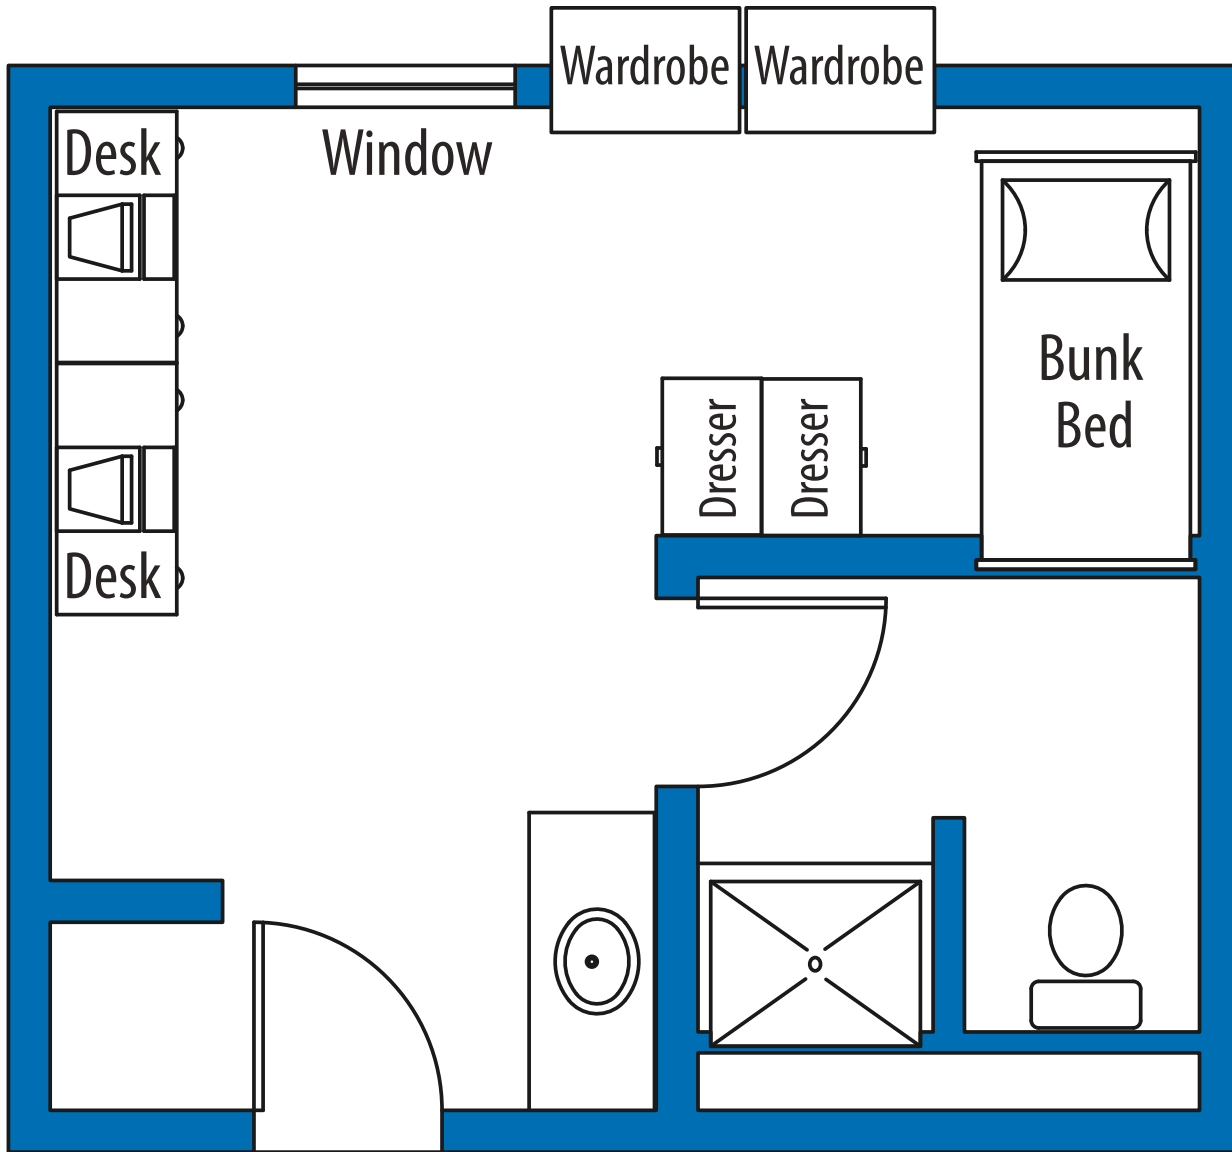

Bluestem Hall: Twin suite, double occupancy - Handicap accessible rooms available

Bluestem Hall: Single Suite, single occupancy

Sunflower Halls:
Twin Suite, double occupancy

Cottonwood Hall: Twin Suite, double occupancy
Handicap accessible rooms available

Bison Halls:

**There will be some variation between units
 "Community Style" (7 people per unit)**

Meadowlark Halls:
There will be some variation
between units

“Community Style”
(6-8 people per unit)