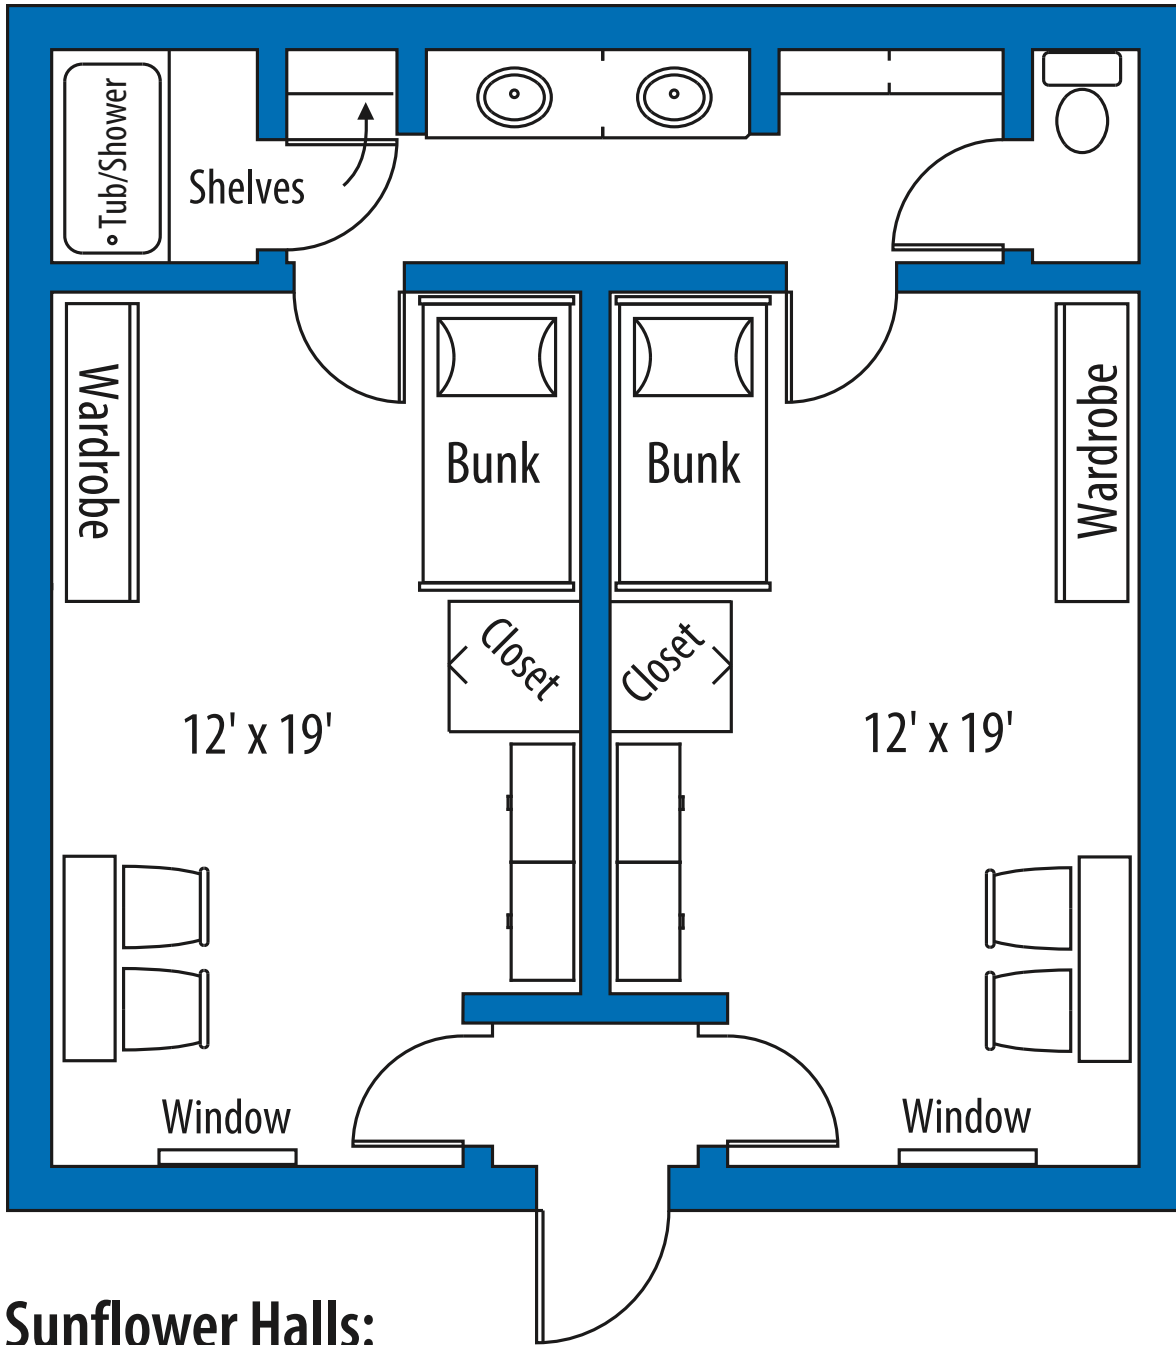

Bluestem Hall: Twin suite, double occupancy - Handicap accessible rooms available

Bluestem Hall: Single Suite, single occupancy

Sunflower Halls:
Twin Suite, double occupancy

Cottonwood Hall: Twin Suite, double occupancy
Handicap accessible rooms available

Bison Halls:

**There will be some variation between units
 "Community Style" (7 people per unit)**

Meadowlark Halls:
There will be some variation
between units

“Community Style”
(6-8 people per unit)