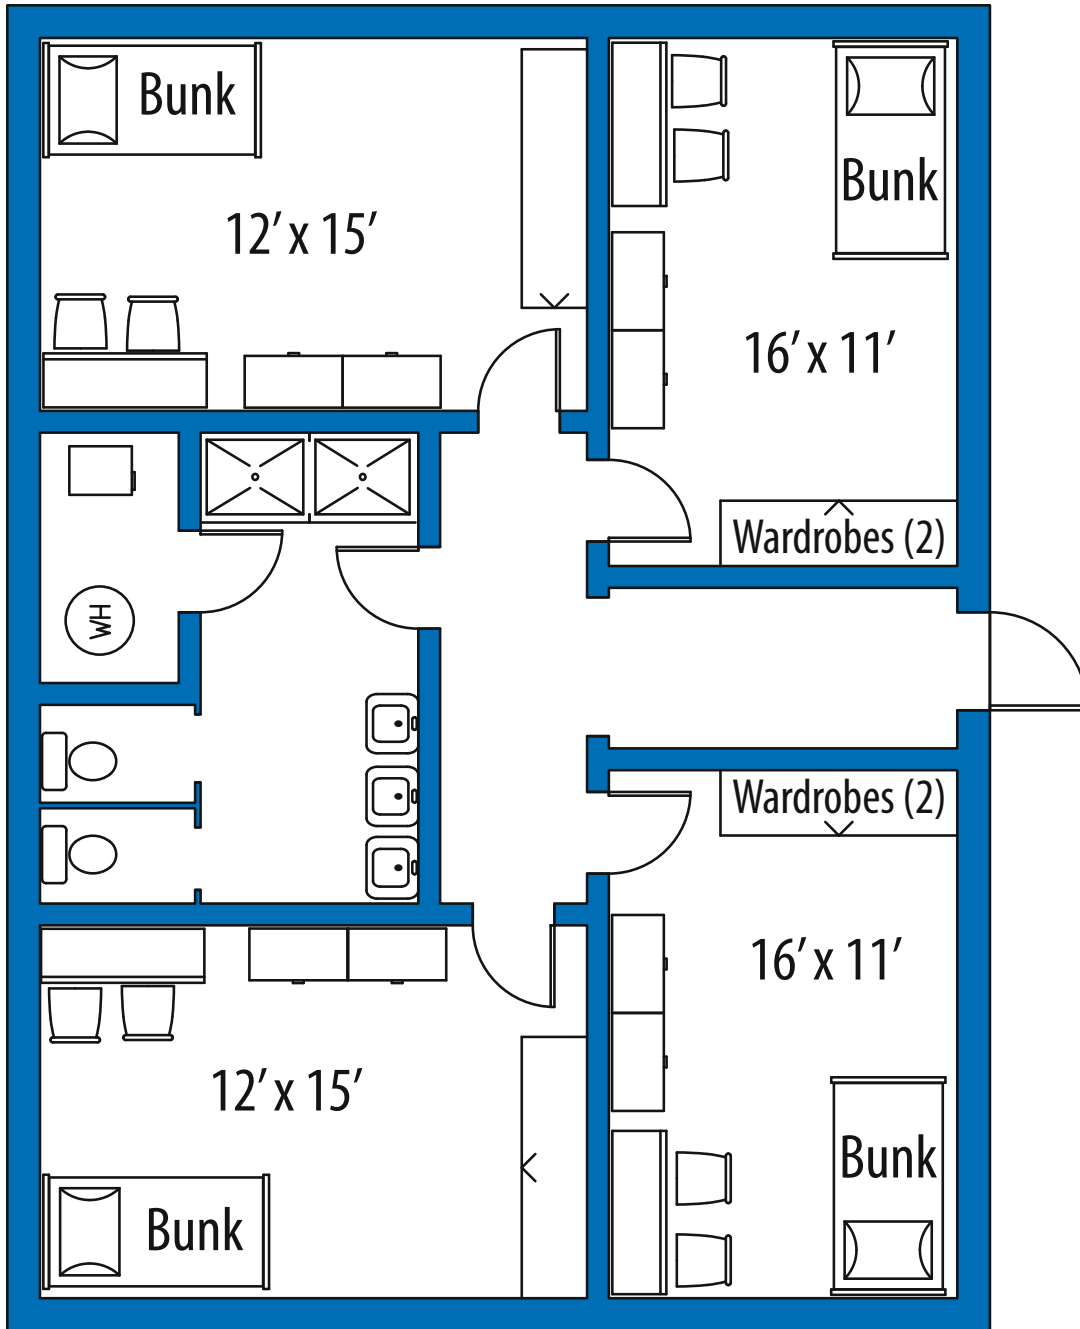

Bluestem Hall: Twin suite, double occupancy - Handicap accessible rooms available

Bluestem Hall: Single Suite, single occupancy

Sunflower Halls:
Twin Suite, double occupancy

Cottonwood Hall: Twin Suite, double occupancy
Handicap accessible rooms available

Bison Halls:

**There will be some variation between units
 "Community Style" (7 people per unit)**

Meadowlark Halls:
There will be some variation
between units

“Community Style”
(6-8 people per unit)