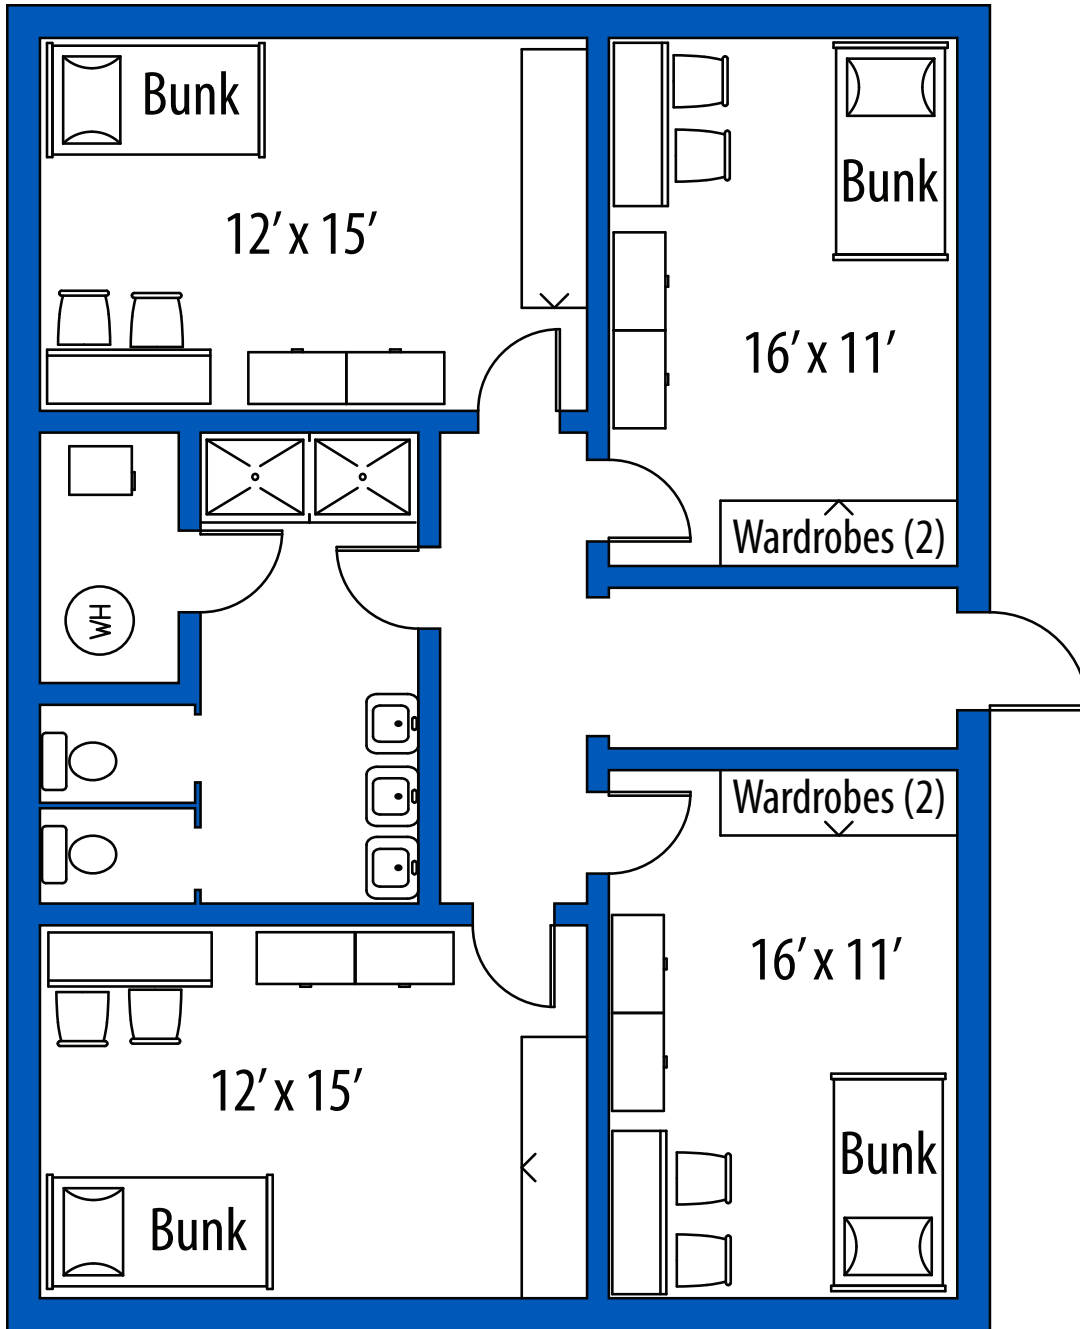

**Bluestem Hall: Twin suite, double occupancy - Handicap accessible rooms available**

**Bluestem Hall: Single Suite, single occupancy**

**Sunflower Halls:**  
**Twin Suite, double occupancy**

**Cottonwood Hall: Twin Suite, double occupancy**  
**Handicap accessible rooms available**

## Bison Halls:

There will be some variation between units  
 "Community Style" (9 people per unit)

**Meadowlark Halls:**  
**There will be some variation**  
**between units**

**“Community Style”**  
**(6-8 people per unit)**