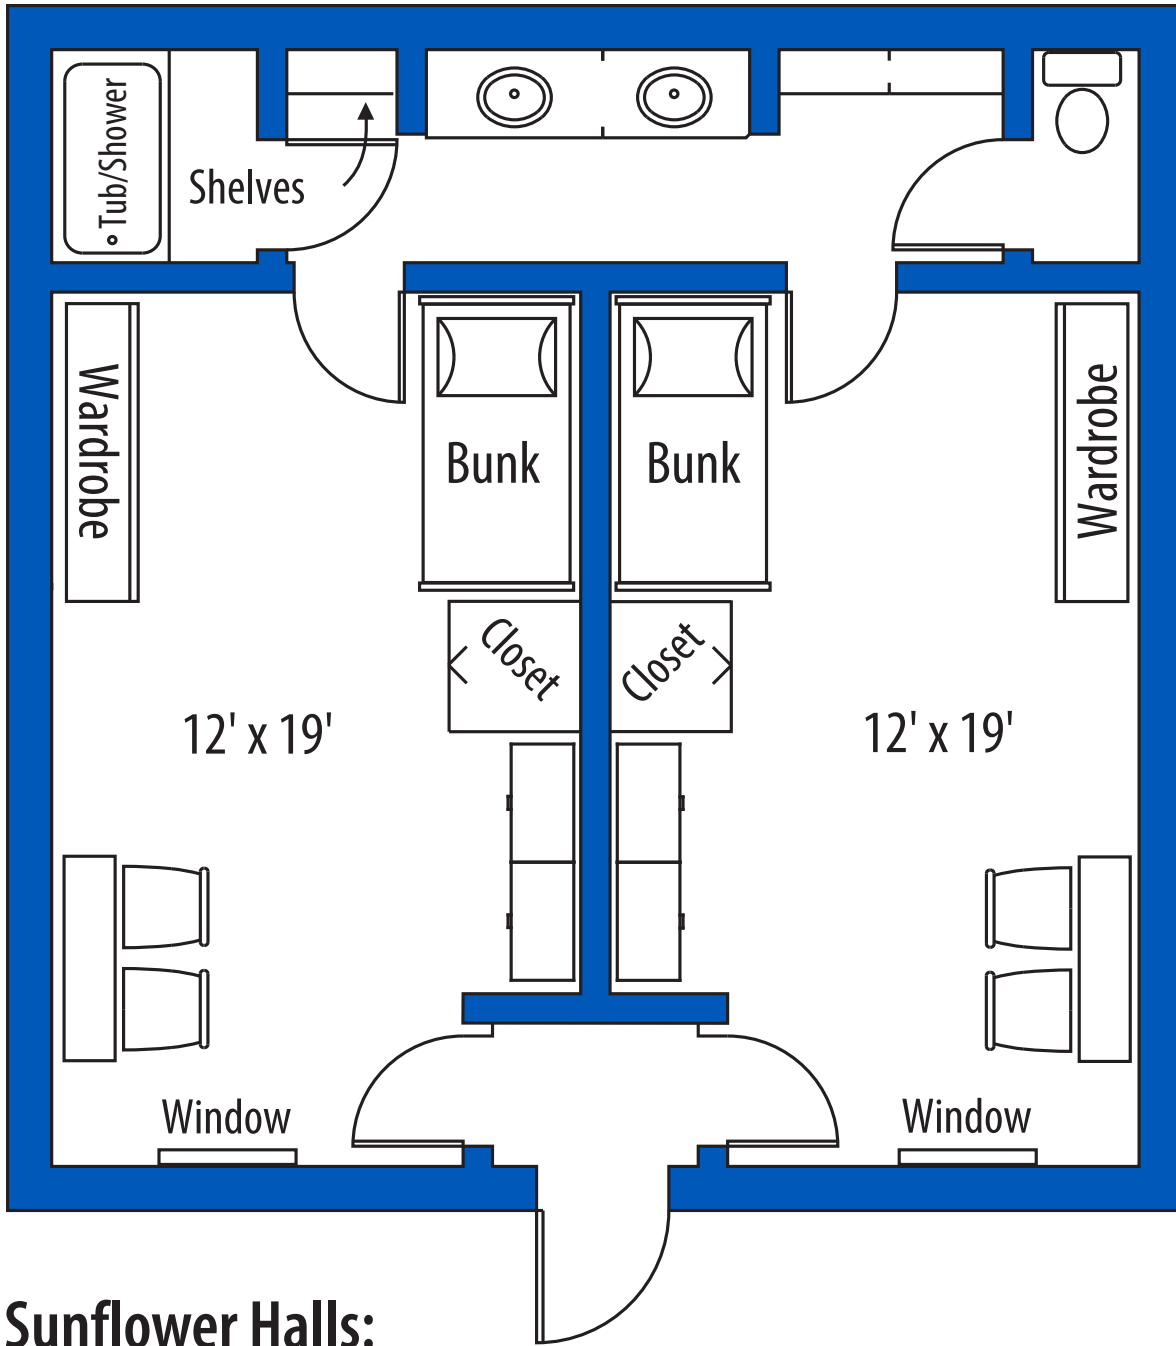

**Bluestem Hall: Twin suite, double occupancy - Handicap accessible rooms available**

**Bluestem Hall: Single Suite, single occupancy**

**Sunflower Halls:**  
**Twin Suite, double occupancy**

**Cottonwood Hall: Twin Suite, double occupancy**  
**Handicap accessible rooms available**

## Bison Halls:

There will be some variation between units  
 "Community Style" (9 people per unit)

**Meadowlark Halls:**  
**There will be some variation**  
**between units**

**“Community Style”**  
**(6-8 people per unit)**