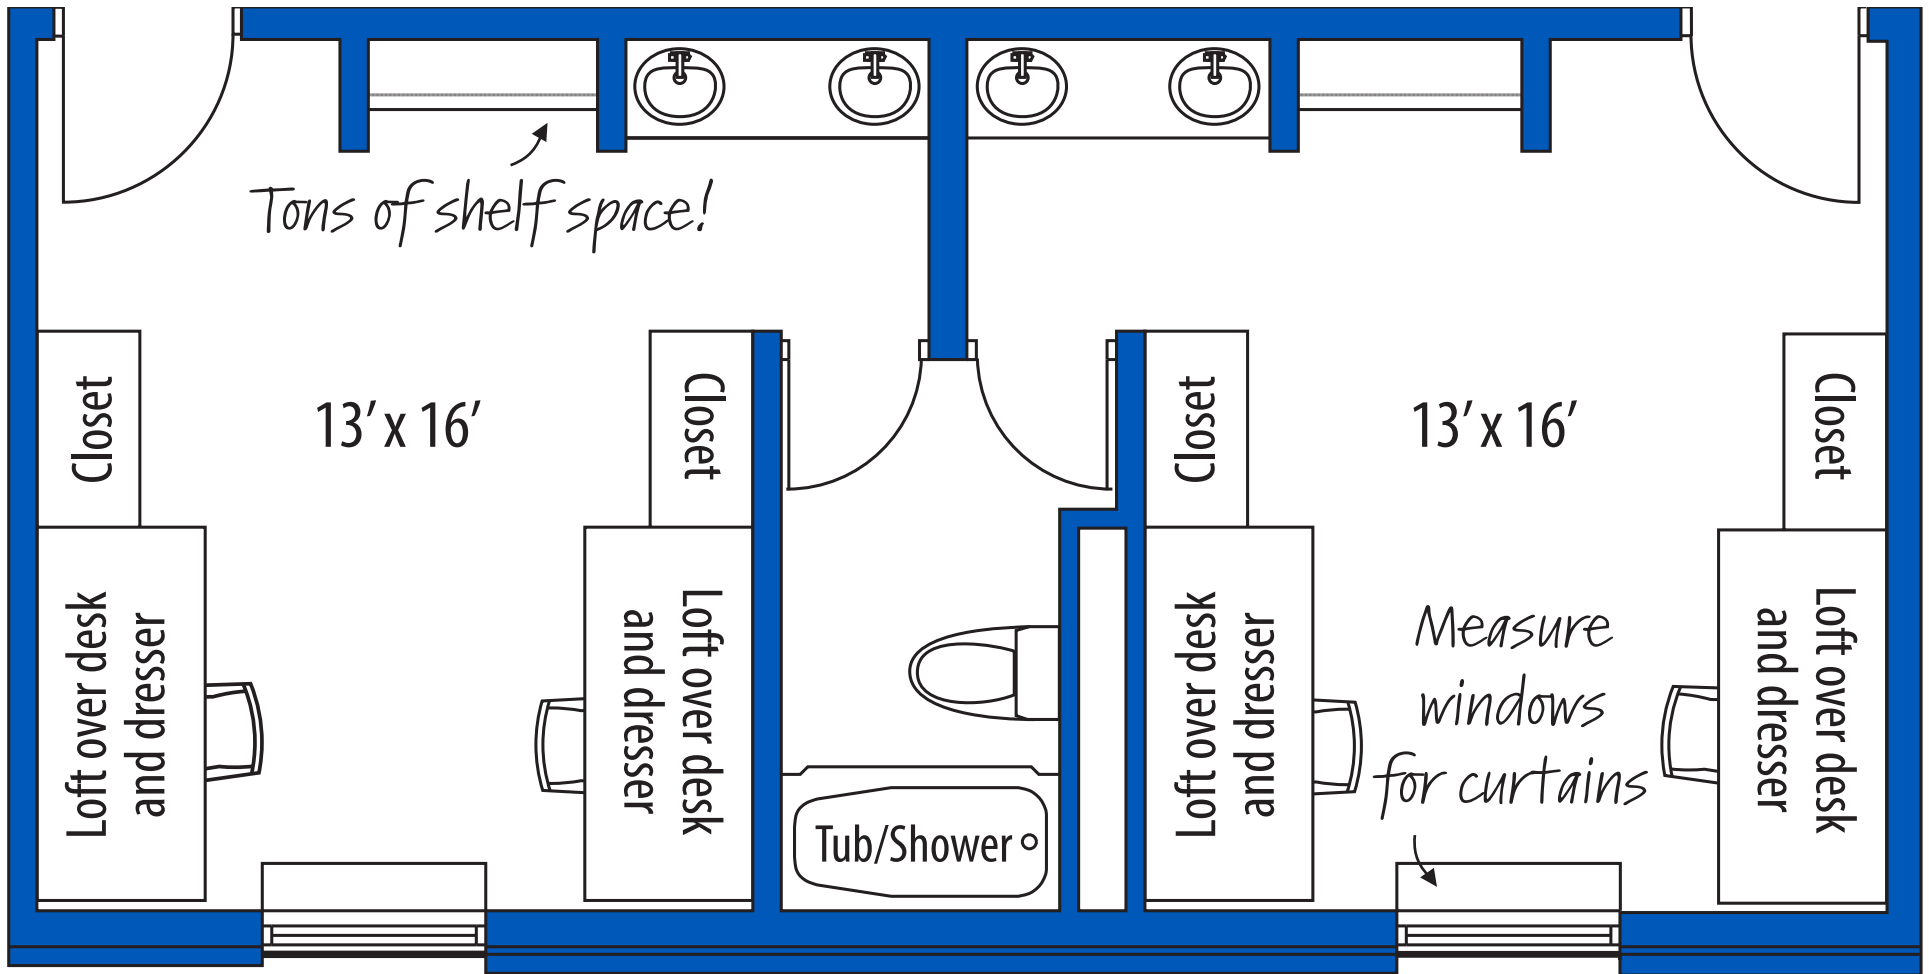

**Bluestem Hall: Twin suite, double occupancy - Handicap accessible rooms available**

**Bluestem Hall: Single Suite, single occupancy**

**Sunflower Halls:**  
**Twin Suite, double occupancy**

**Cottonwood Hall: Twin Suite, double occupancy**  
**Handicap accessible rooms available**

## Bison Halls:

There will be some variation between units  
 "Community Style" (9 people per unit)

**Meadowlark Halls:**  
**There will be some variation**  
**between units**

**“Community Style”**  
**(6-8 people per unit)**