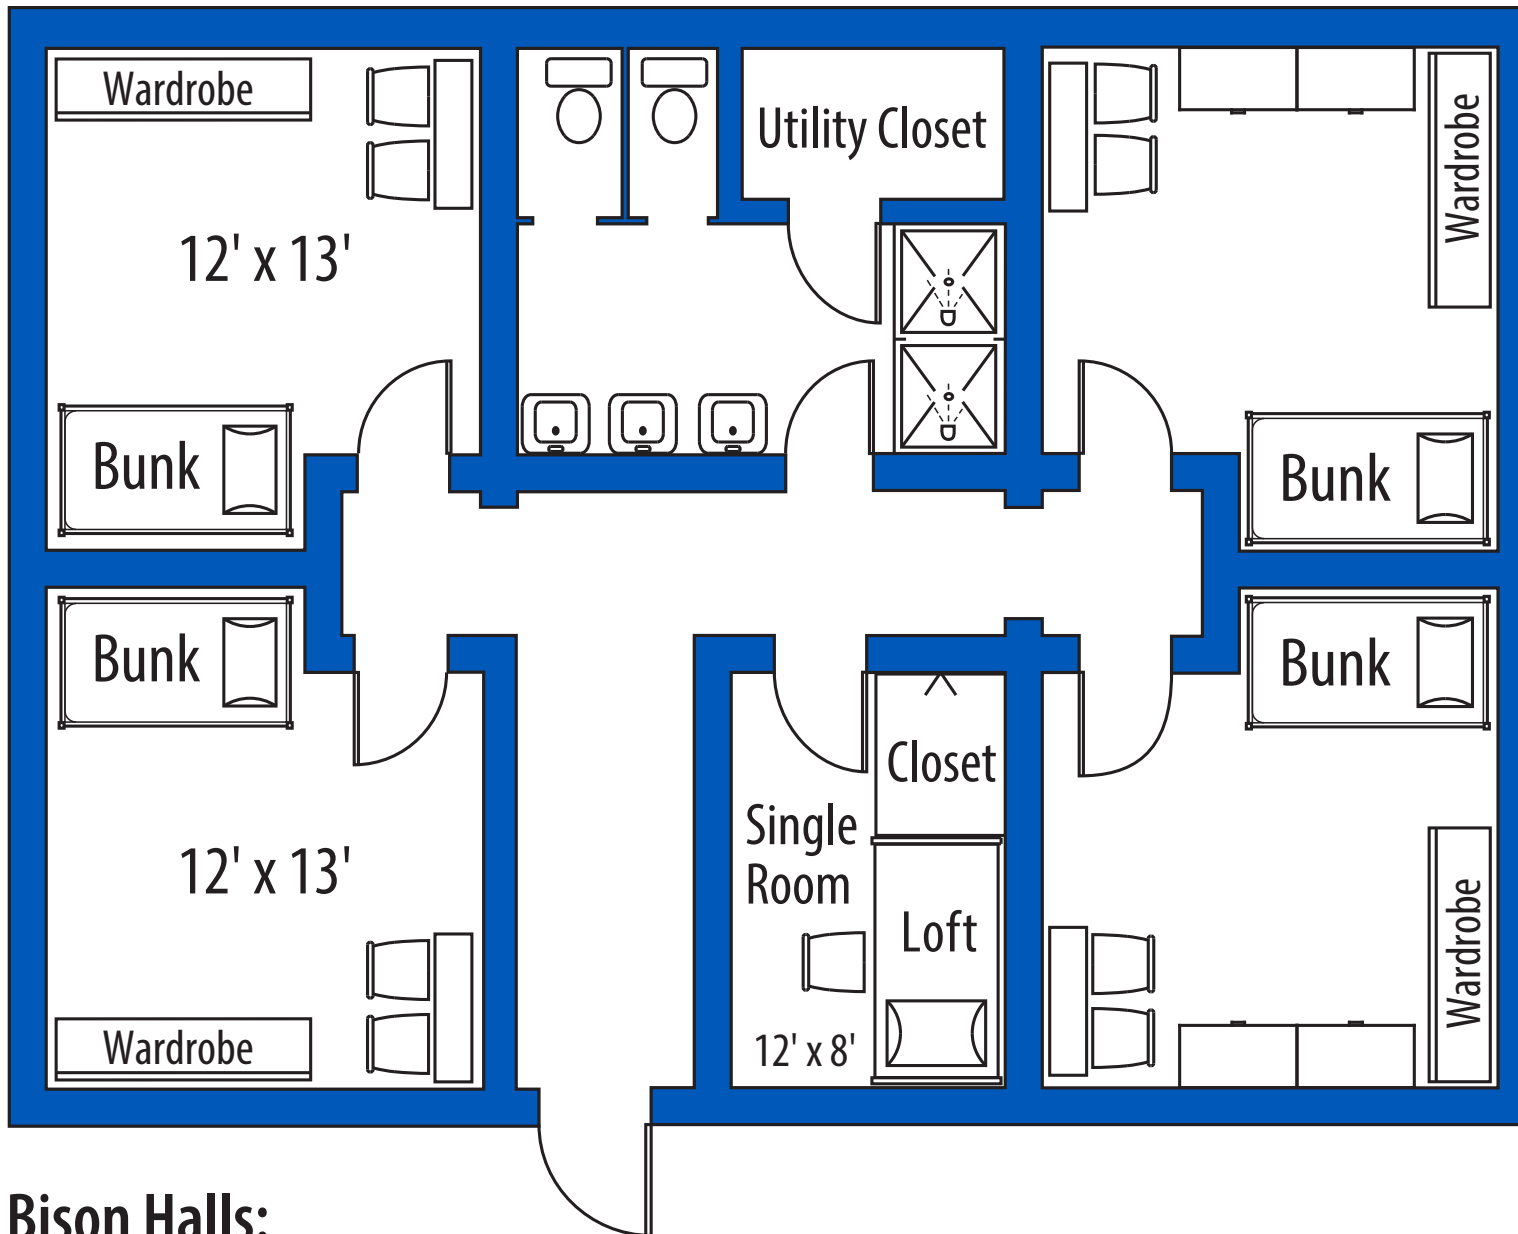

**Bluestem Hall: Twin suite, double occupancy - Handicap accessible rooms available**

**Bluestem Hall: Single Suite, single occupancy**

**Sunflower Halls:**  
**Twin Suite, double occupancy**

**Cottonwood Hall: Twin Suite, double occupancy**  
**Handicap accessible rooms available**

## Bison Halls:

There will be some variation between units  
 "Community Style" (9 people per unit)

**Meadowlark Halls:**  
**There will be some variation**  
**between units**

**“Community Style”**  
**(6-8 people per unit)**