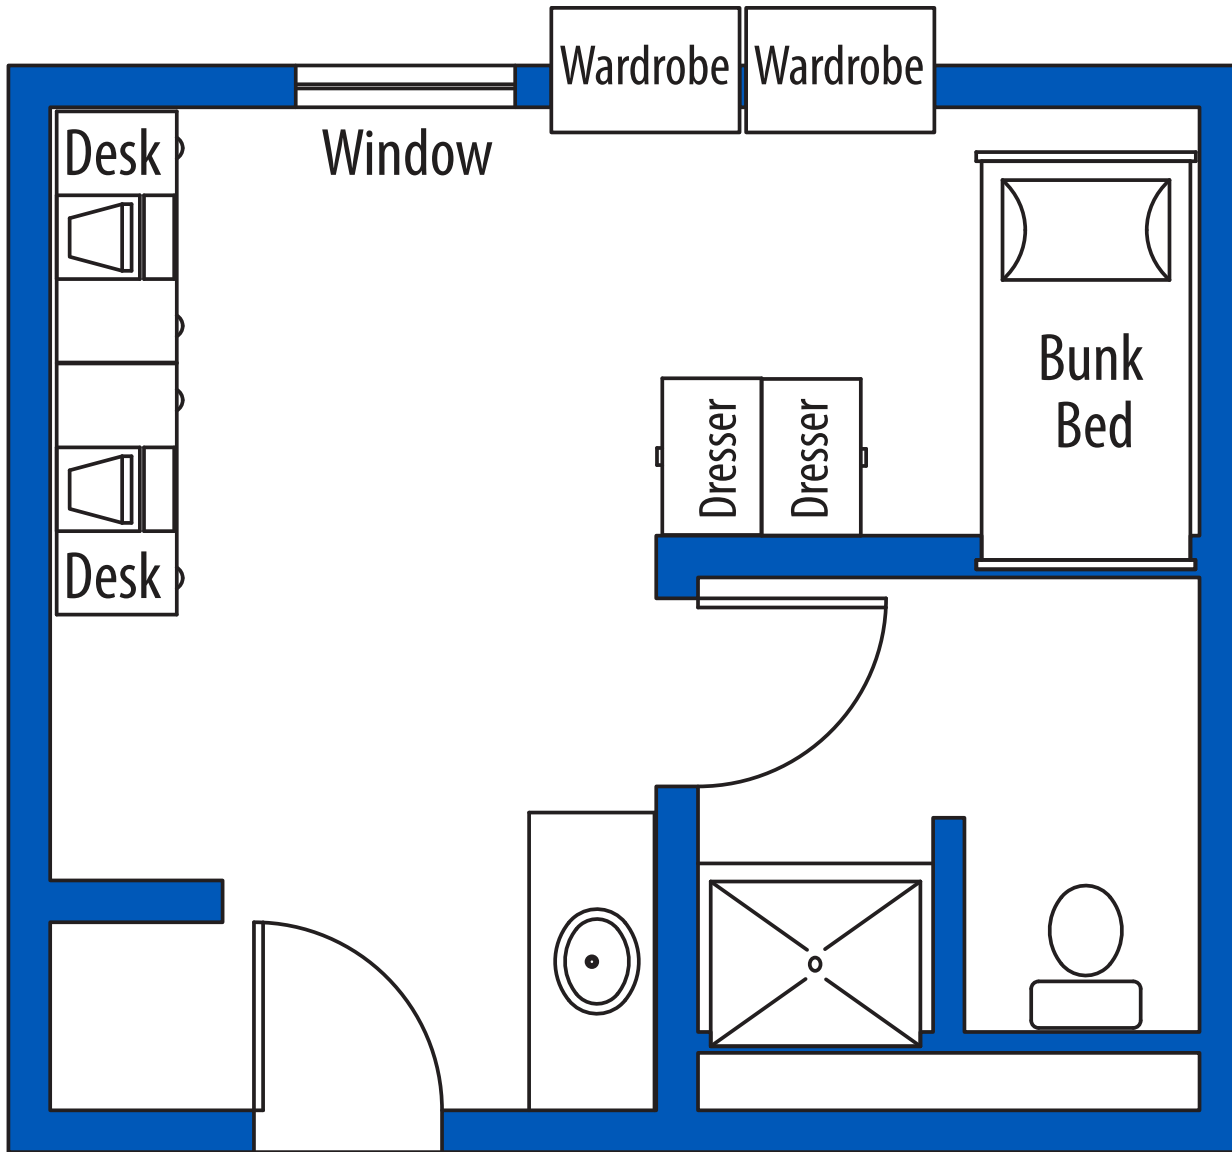

**Bluestem Hall: Twin suite, double occupancy - Handicap accessible rooms available**

**Bluestem Hall: Single Suite, single occupancy**

**Sunflower Halls:**  
**Twin Suite, double occupancy**

**Cottonwood Hall: Twin Suite, double occupancy**  
**Handicap accessible rooms available**

## Bison Halls:

There will be some variation between units  
 "Community Style" (9 people per unit)

**Meadowlark Halls:**  
**There will be some variation**  
**between units**

**“Community Style”**  
**(6-8 people per unit)**