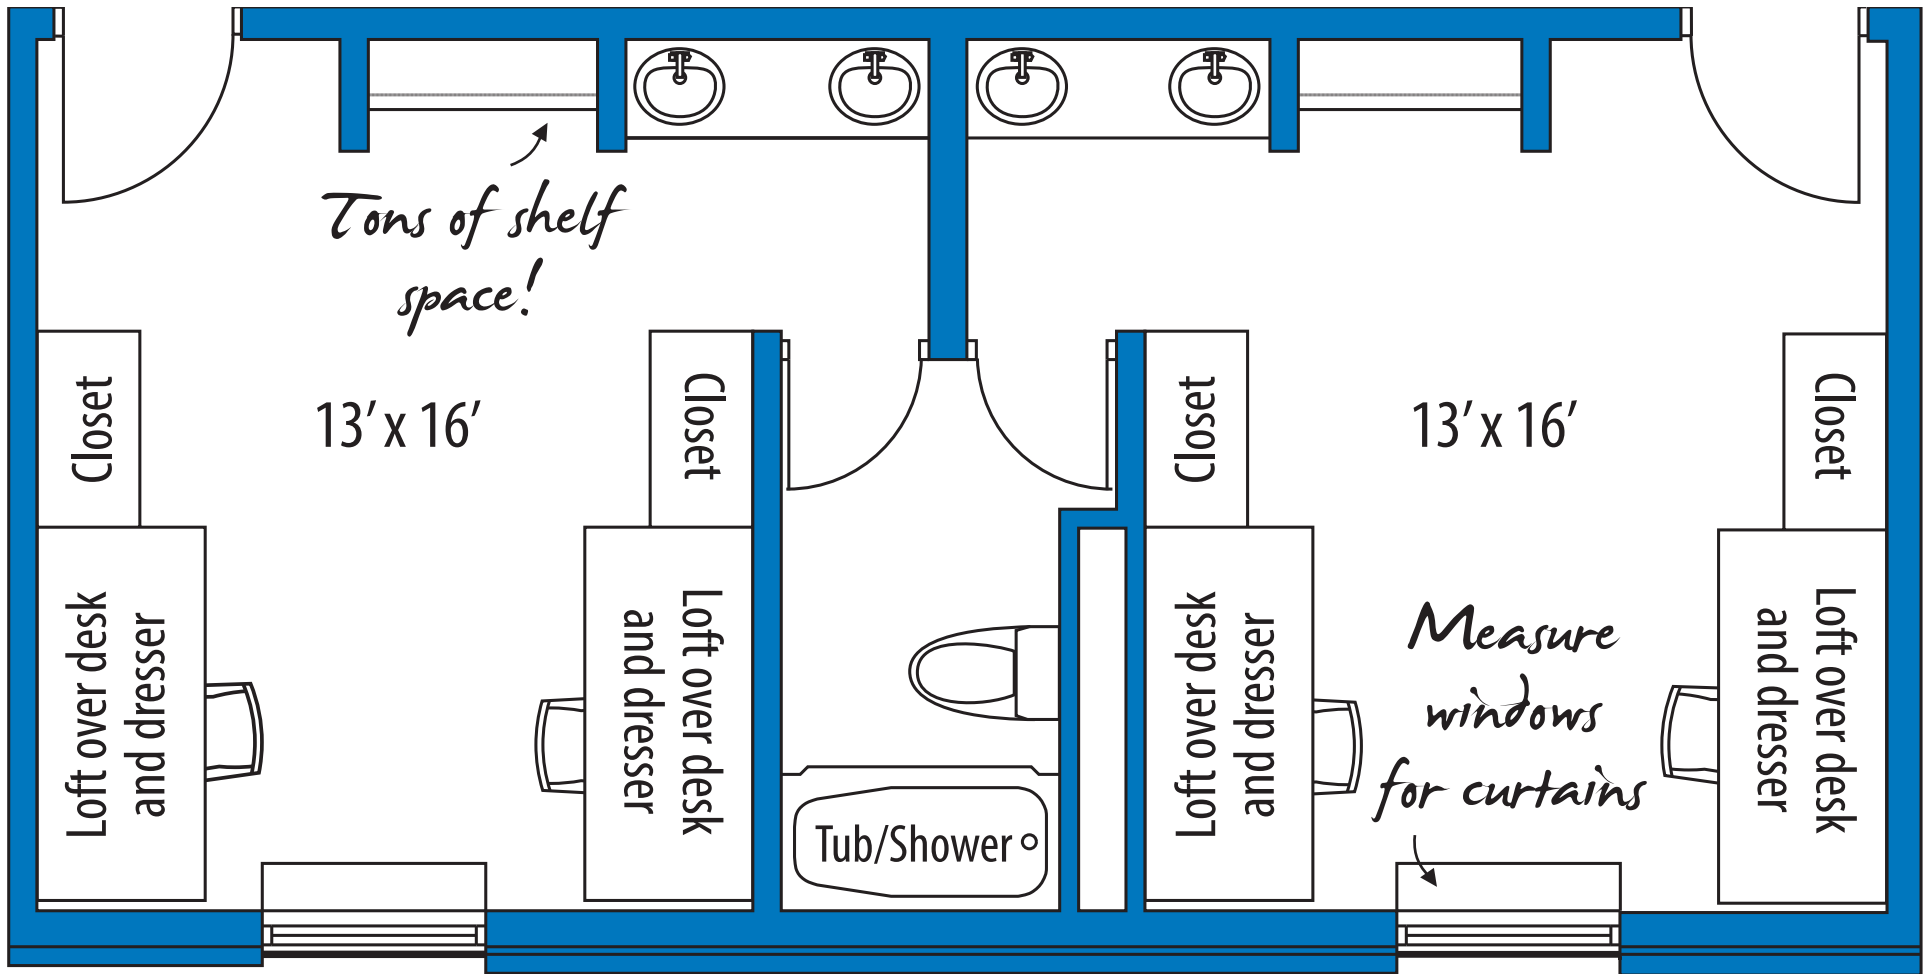

Bluestem Hall: Twin suite, double occupancy - Handicap accessible rooms available

Bluestem Hall: Single Suite, double occupancy

Sunflower Halls:
Twin Suite, double occupancy

Cottonwood Hall: Twin Suite, double occupancy
Handicap accessible rooms available

Bison Halls:

There will be some variation between units
 "Community Style" (6-7 people per unit)