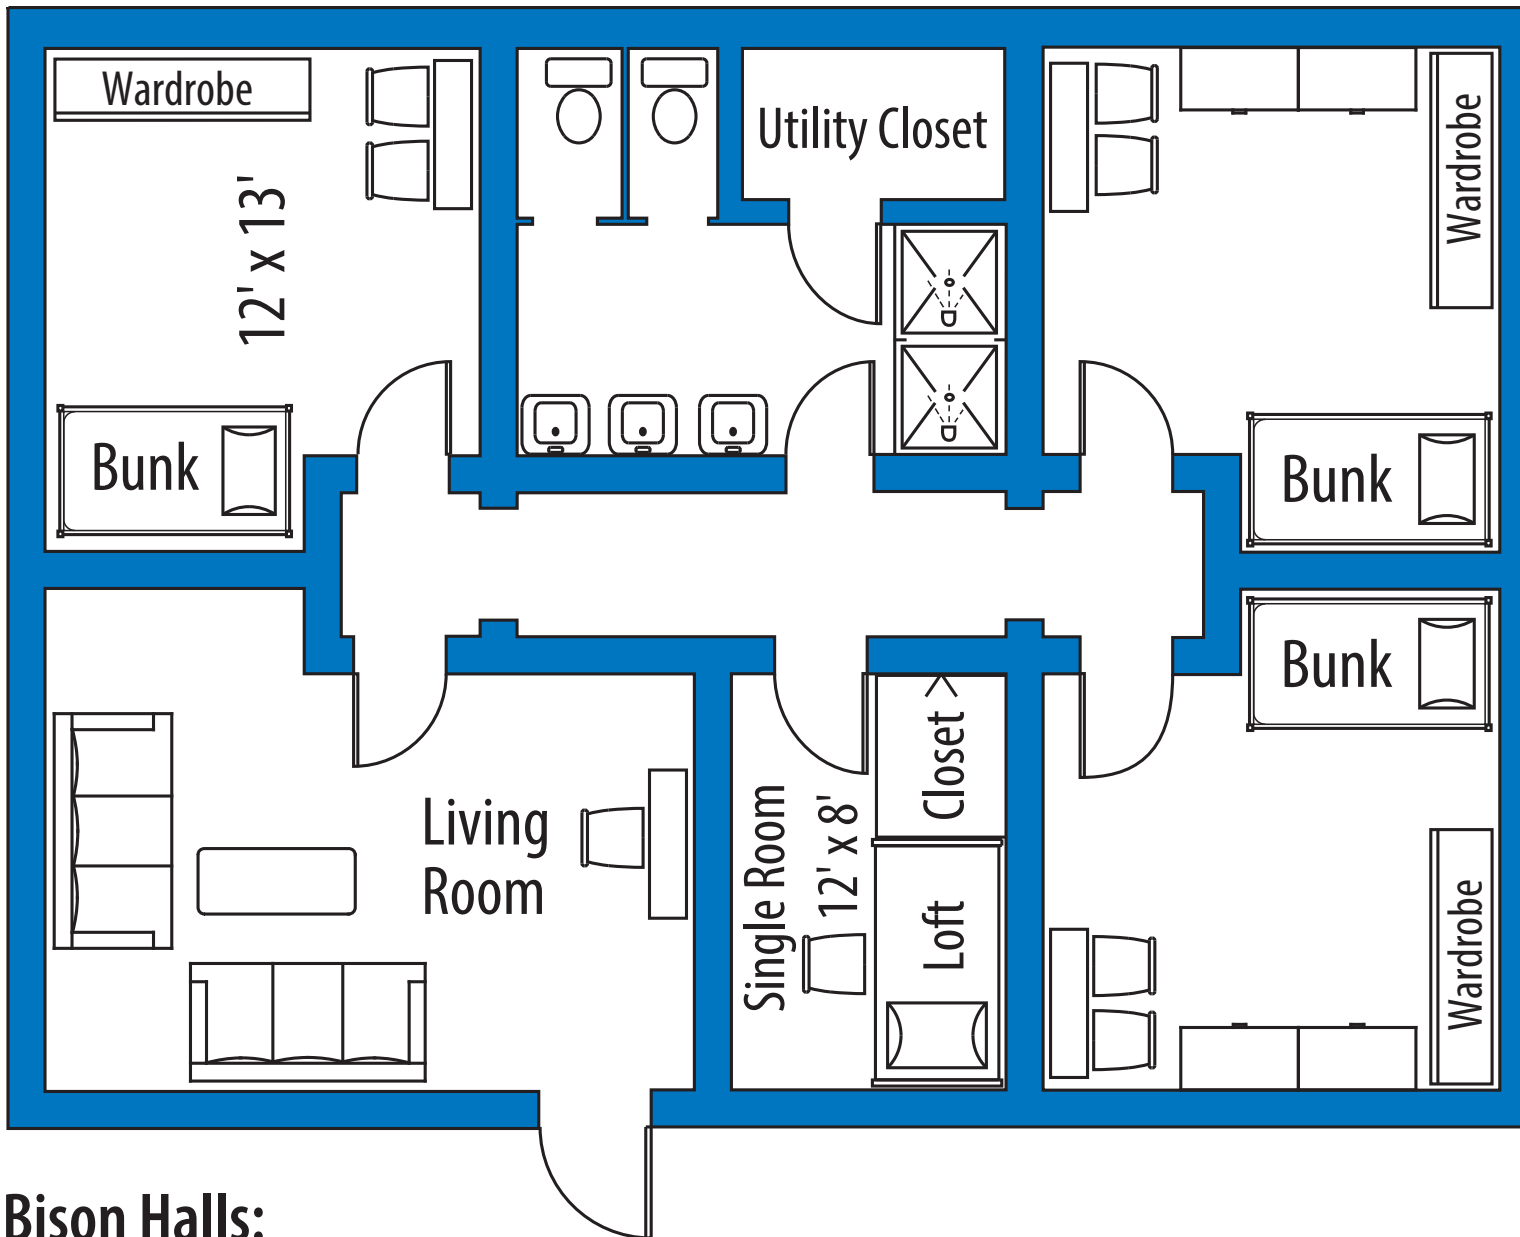

Bluestem Hall: Twin suite, double occupancy - Handicap accessible rooms available

Bluestem Hall: Single Suite, double occupancy

Sunflower Halls:
Twin Suite, double occupancy

Cottonwood Hall: Twin Suite, double occupancy
Handicap accessible rooms available

Bison Halls:

There will be some variation between units
 "Community Style" (6-7 people per unit)