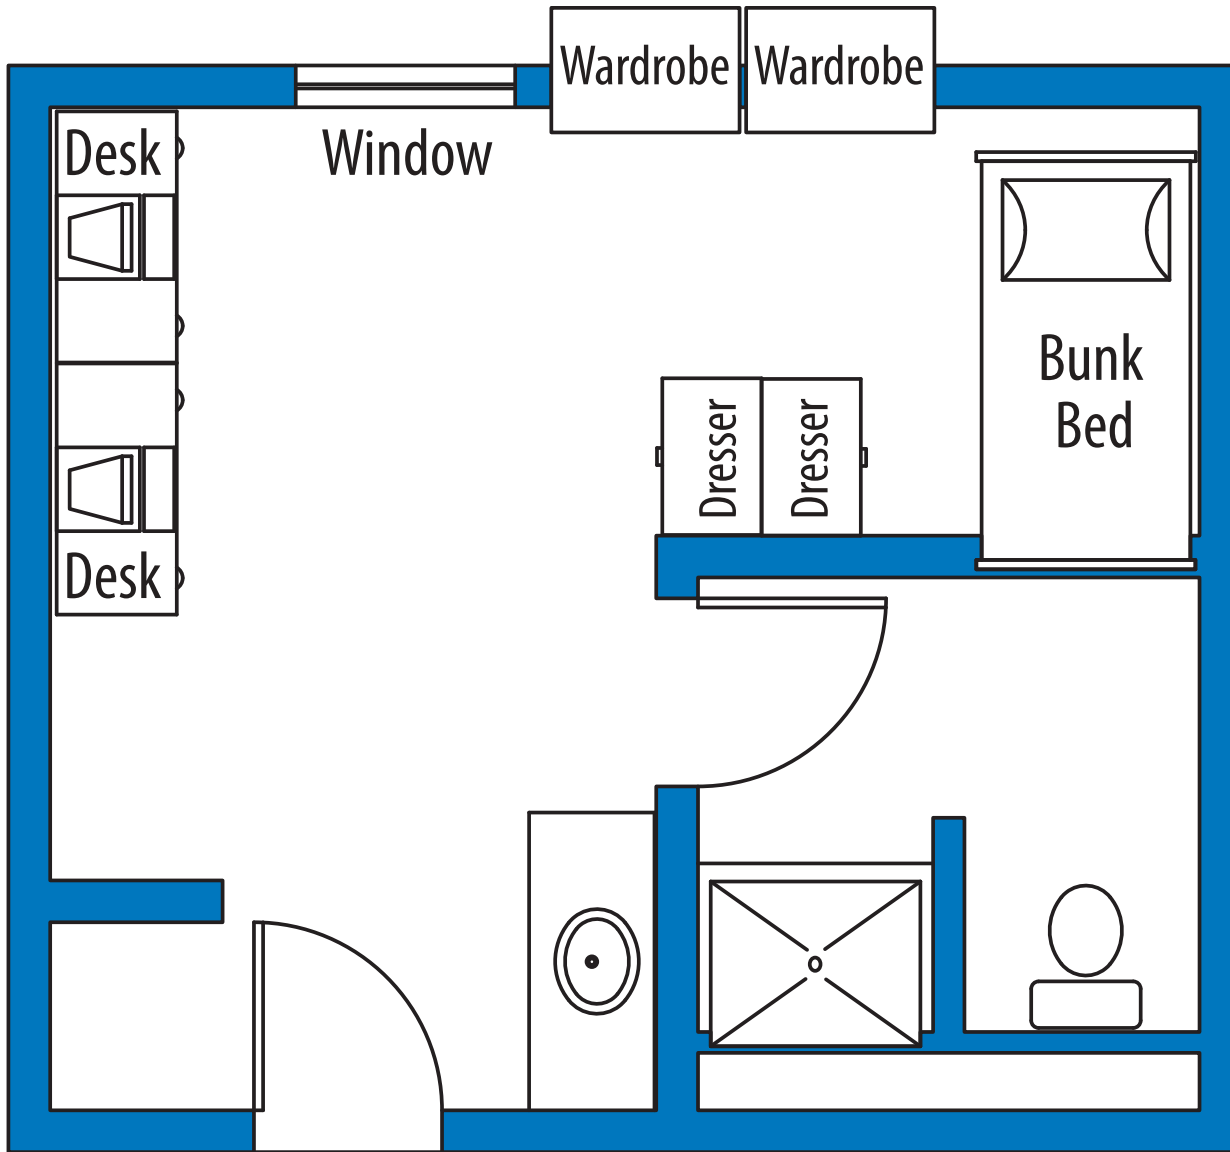

Bluestem Hall: Twin suite, double occupancy - Handicap accessible rooms available

Bluestem Hall: Single Suite, double occupancy

Sunflower Halls:
Twin Suite, double occupancy

Cottonwood Hall: Twin Suite, double occupancy
Handicap accessible rooms available

Bison Halls:

There will be some variation between units
 "Community Style" (6-7 people per unit)