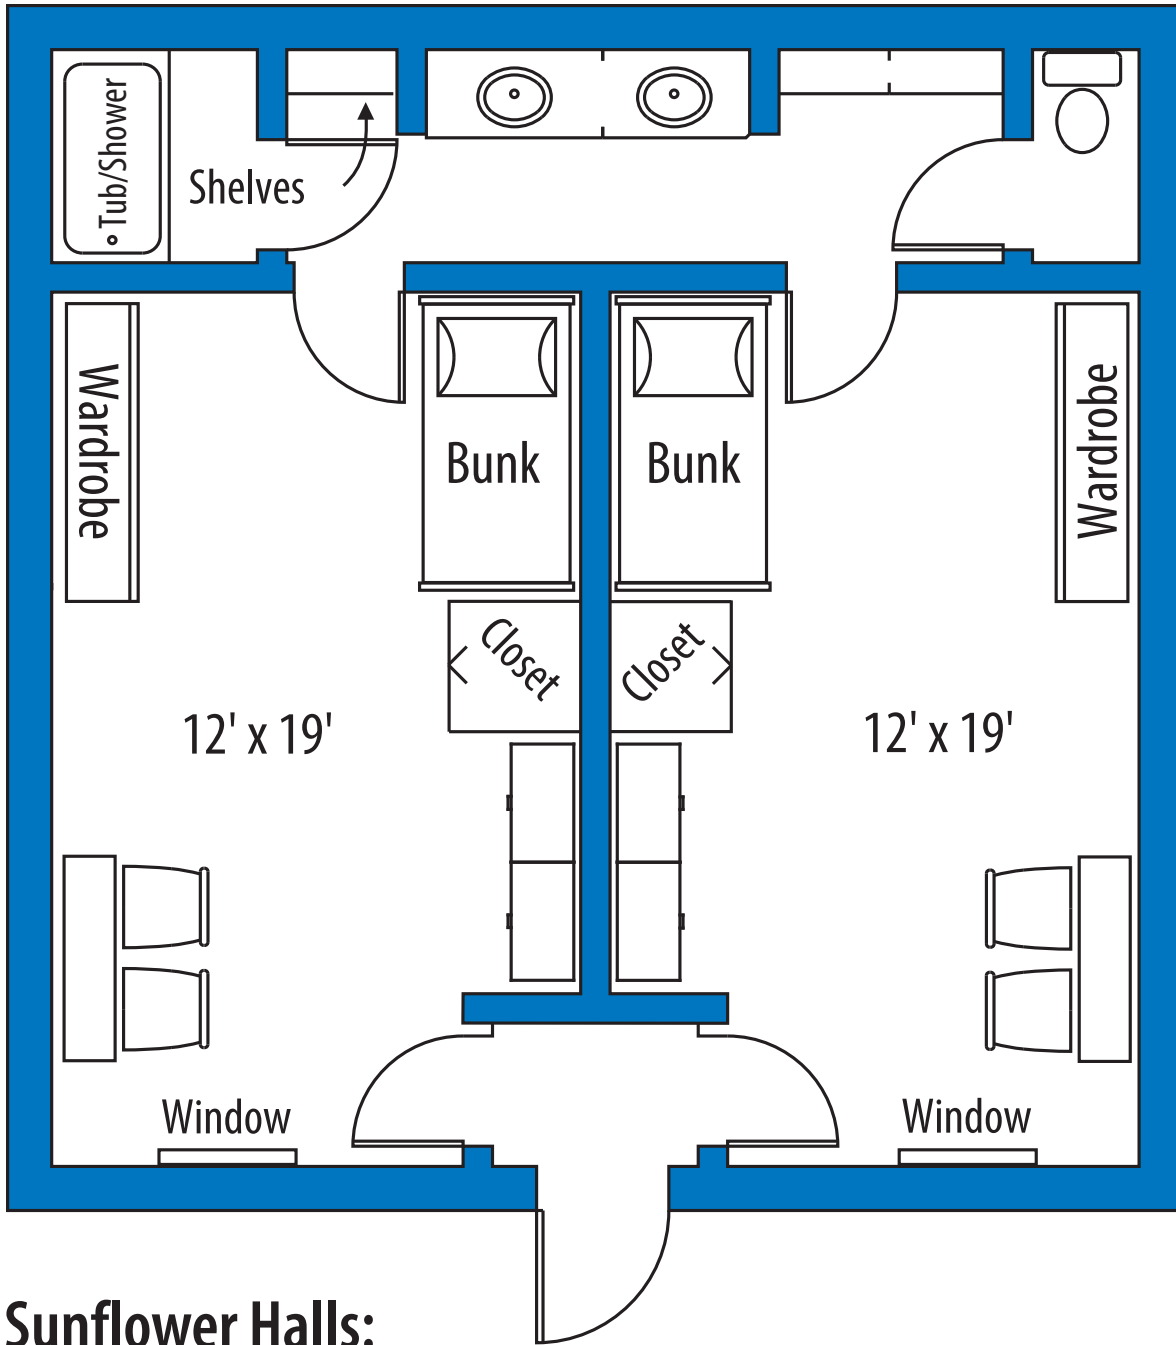

Bluestem Hall: Twin suite, double occupancy - Handicap accessible rooms available

Bluestem Hall: Single Suite, double occupancy

Sunflower Halls:
Twin Suite, double occupancy

Cottonwood Hall: Twin Suite, double occupancy
Handicap accessible rooms available

Bison Halls:

There will be some variation between units
 "Community Style" (6-7 people per unit)