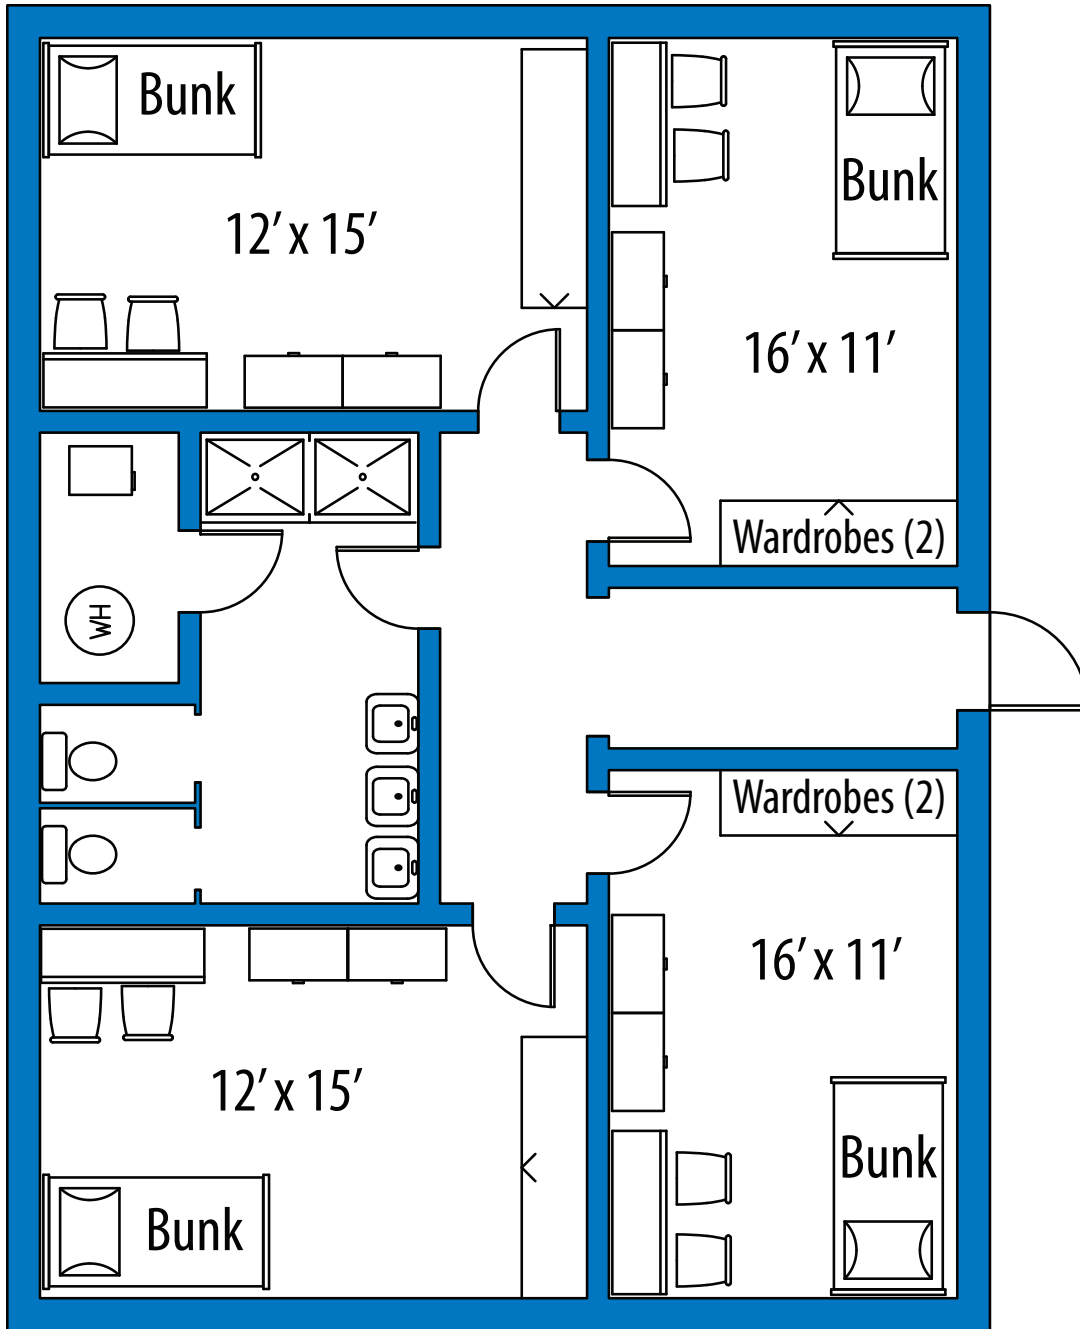

Bluestem Hall: Twin suite, double occupancy - Handicap accessible rooms available

Bluestem Hall: Single Suite, double occupancy

Sunflower Halls:
Twin Suite, double occupancy

Cottonwood Hall: Twin Suite, double occupancy
Handicap accessible rooms available

Bison Halls:

There will be some variation between units
 “Community Style” (6-7 people per unit)

Meadowlark Halls:
There will be some variation
between units

“Community Style”
(6-7 people per unit)