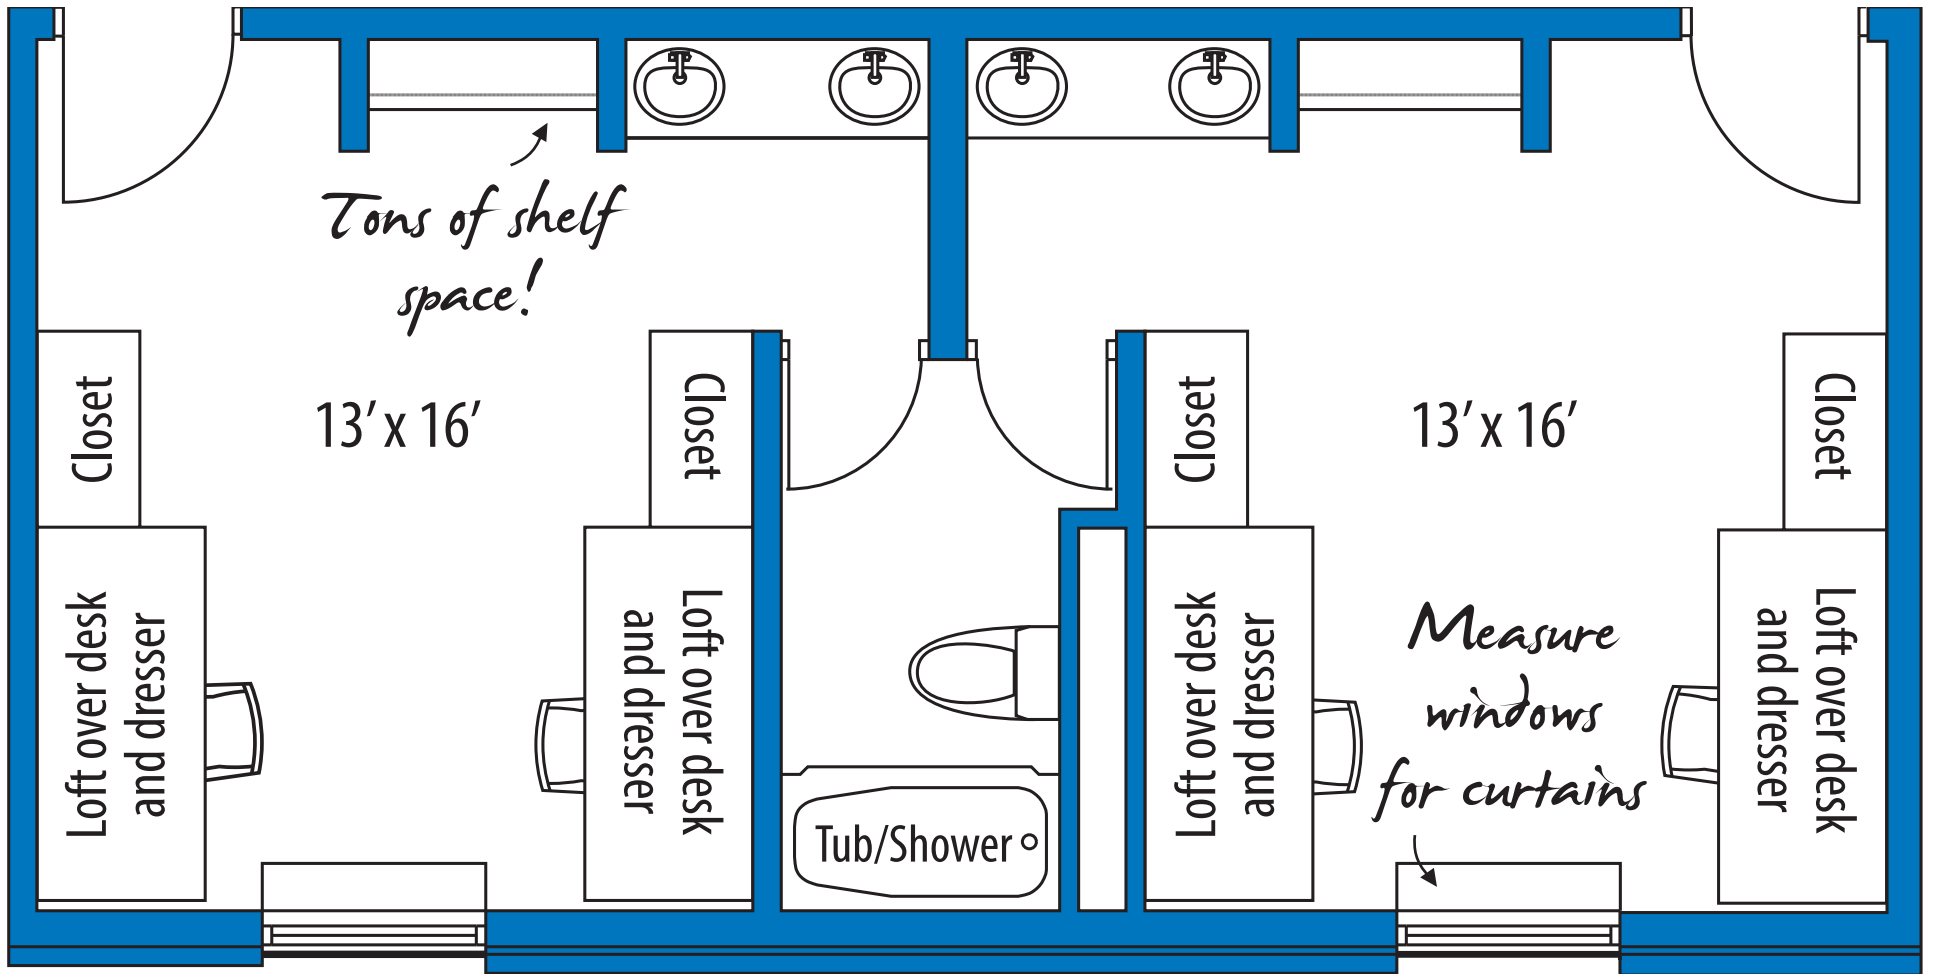

Bluestem Hall: Twin suite, double occupancy - Handicap accessible rooms available

Bluestem Hall: Single Suite, double occupancy

Sunflower Halls:
Twin Suite, double occupancy

Cottonwood Hall: Twin Suite, double occupancy
Handicap accessible rooms available

Bison Halls:

There will be some variation between units
 “Community Style” (6-7 people per unit)

Meadowlark Halls:
There will be some variation
between units

“Community Style”
(6-7 people per unit)