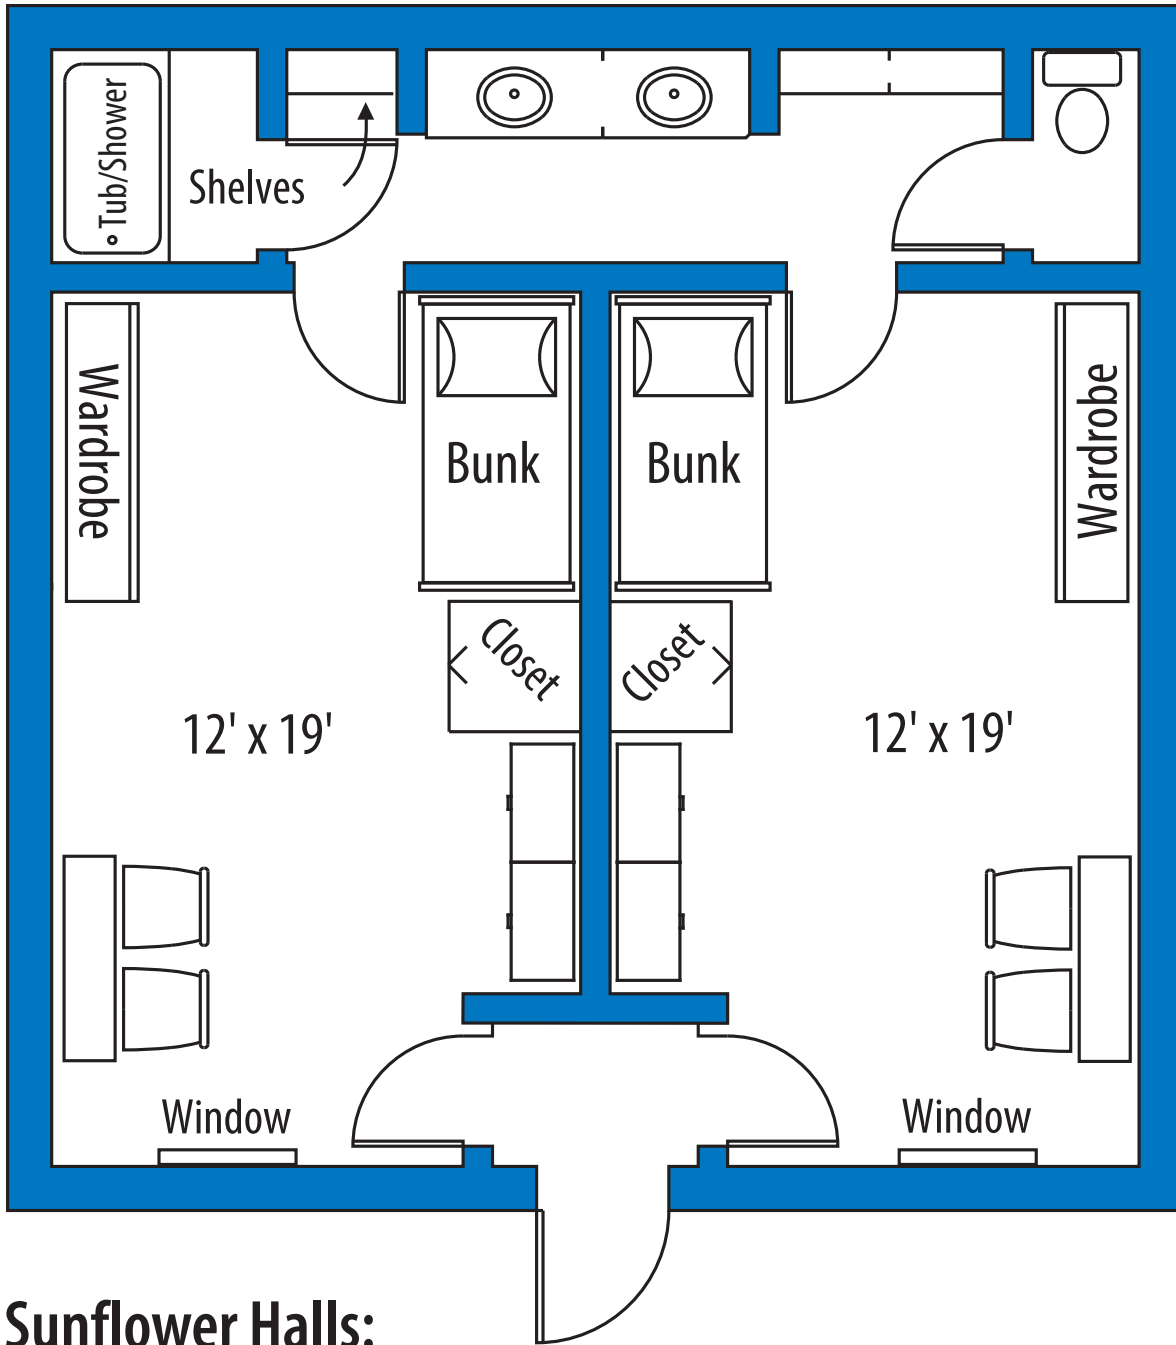

Bluestem Hall: Twin suite, double occupancy - Handicap accessible rooms available

Bluestem Hall: Single Suite, double occupancy

Sunflower Halls:
Twin Suite, double occupancy

Cottonwood Hall: Twin Suite, double occupancy
Handicap accessible rooms available

Bison Halls:

There will be some variation between units
 “Community Style” (6-7 people per unit)

Meadowlark Halls:
There will be some variation
between units

“Community Style”
(6-7 people per unit)