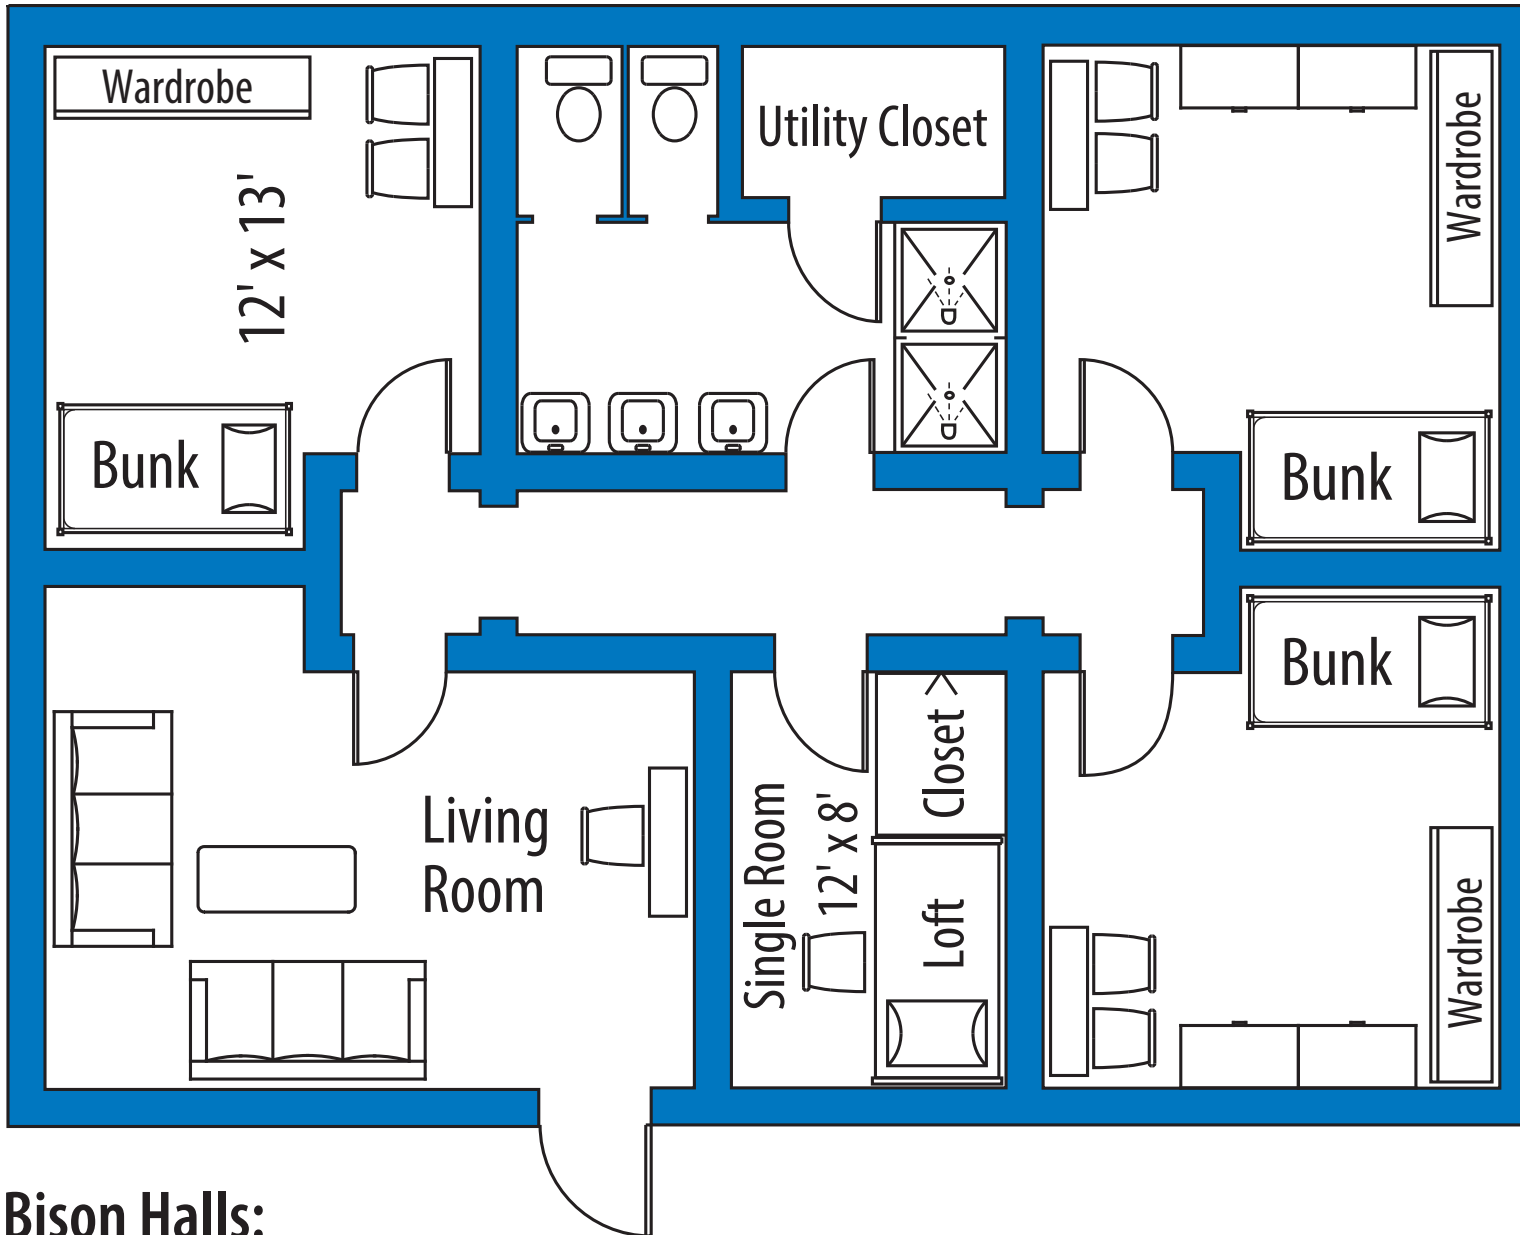

Bluestem Hall: Twin suite, double occupancy - Handicap accessible rooms available

Bluestem Hall: Single Suite, double occupancy

Sunflower Halls:
Twin Suite, double occupancy

Cottonwood Hall: Twin Suite, double occupancy
Handicap accessible rooms available

Bison Halls:

There will be some variation between units
 “Community Style” (6-7 people per unit)

Meadowlark Halls:
There will be some variation
between units

“Community Style”
(6-7 people per unit)