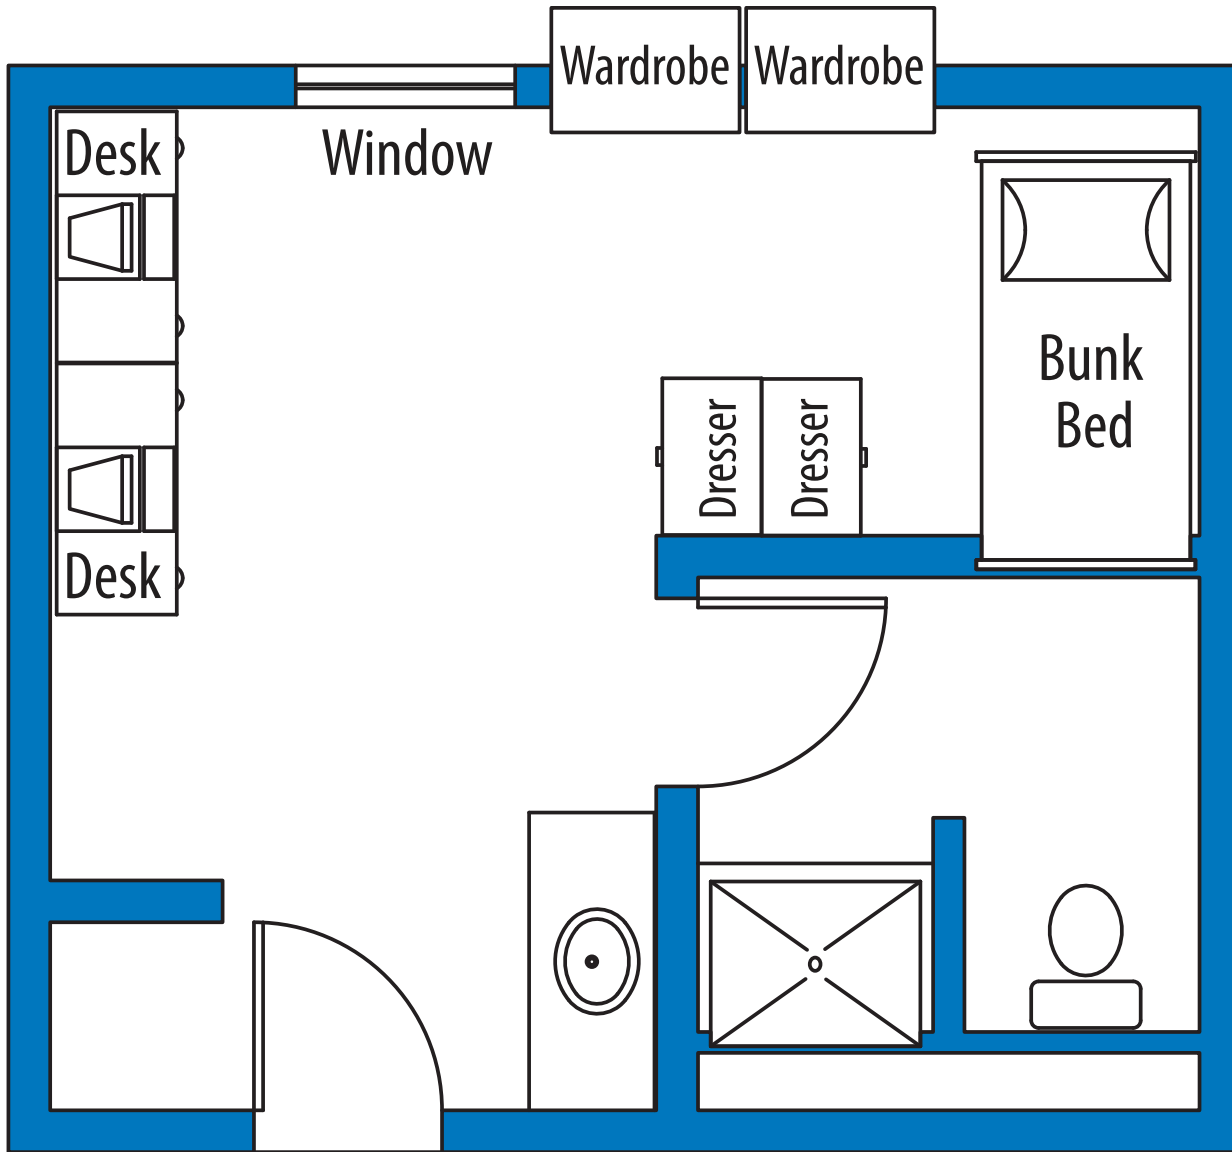

Bluestem Hall: Twin suite, double occupancy - Handicap accessible rooms available

Bluestem Hall: Single Suite, double occupancy

Sunflower Halls:
Twin Suite, double occupancy

Cottonwood Hall: Twin Suite, double occupancy
Handicap accessible rooms available

Bison Halls:

There will be some variation between units
 “Community Style” (6-7 people per unit)

Meadowlark Halls:
There will be some variation
between units

“Community Style”
(6-7 people per unit)