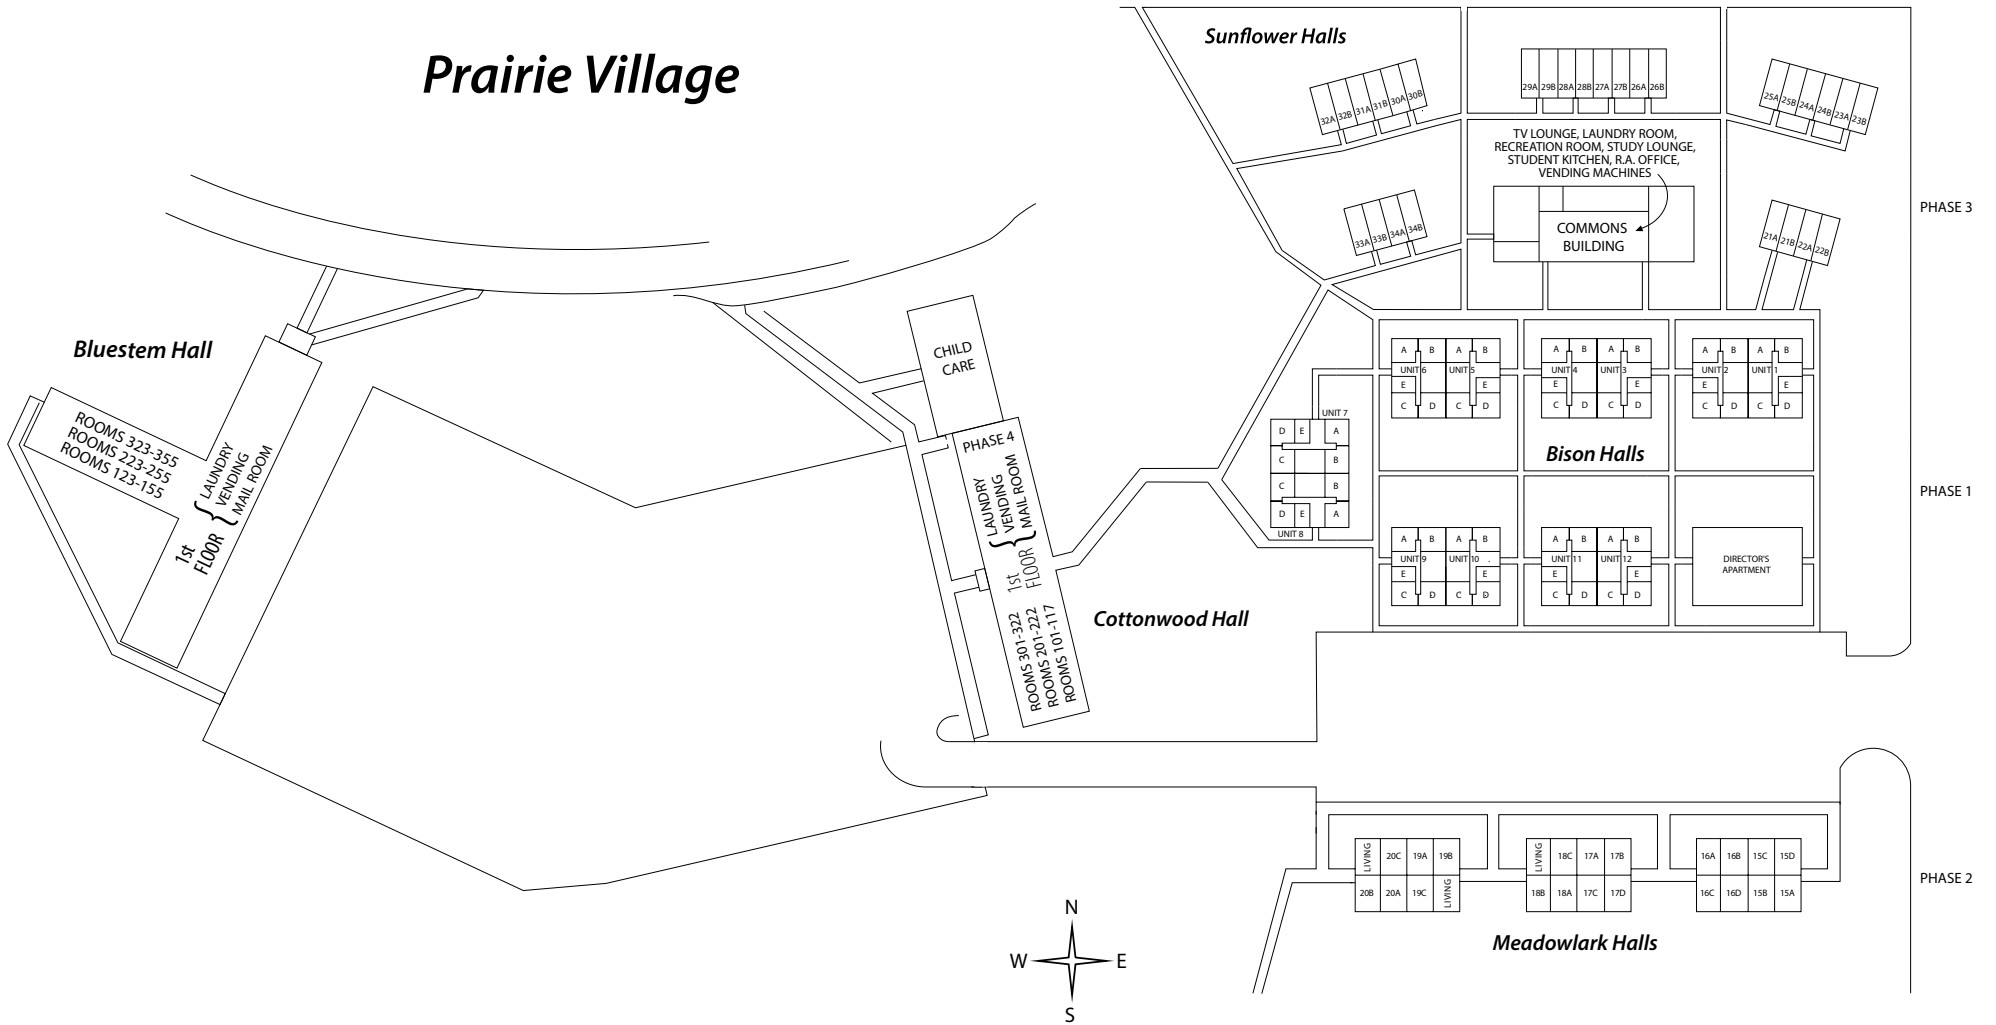

Prairie Village

Student Housing Complex
BARTON
 COMMUNITY COLLEGE
 245 NE 30 RD • Great Bend, KS 67530-9251