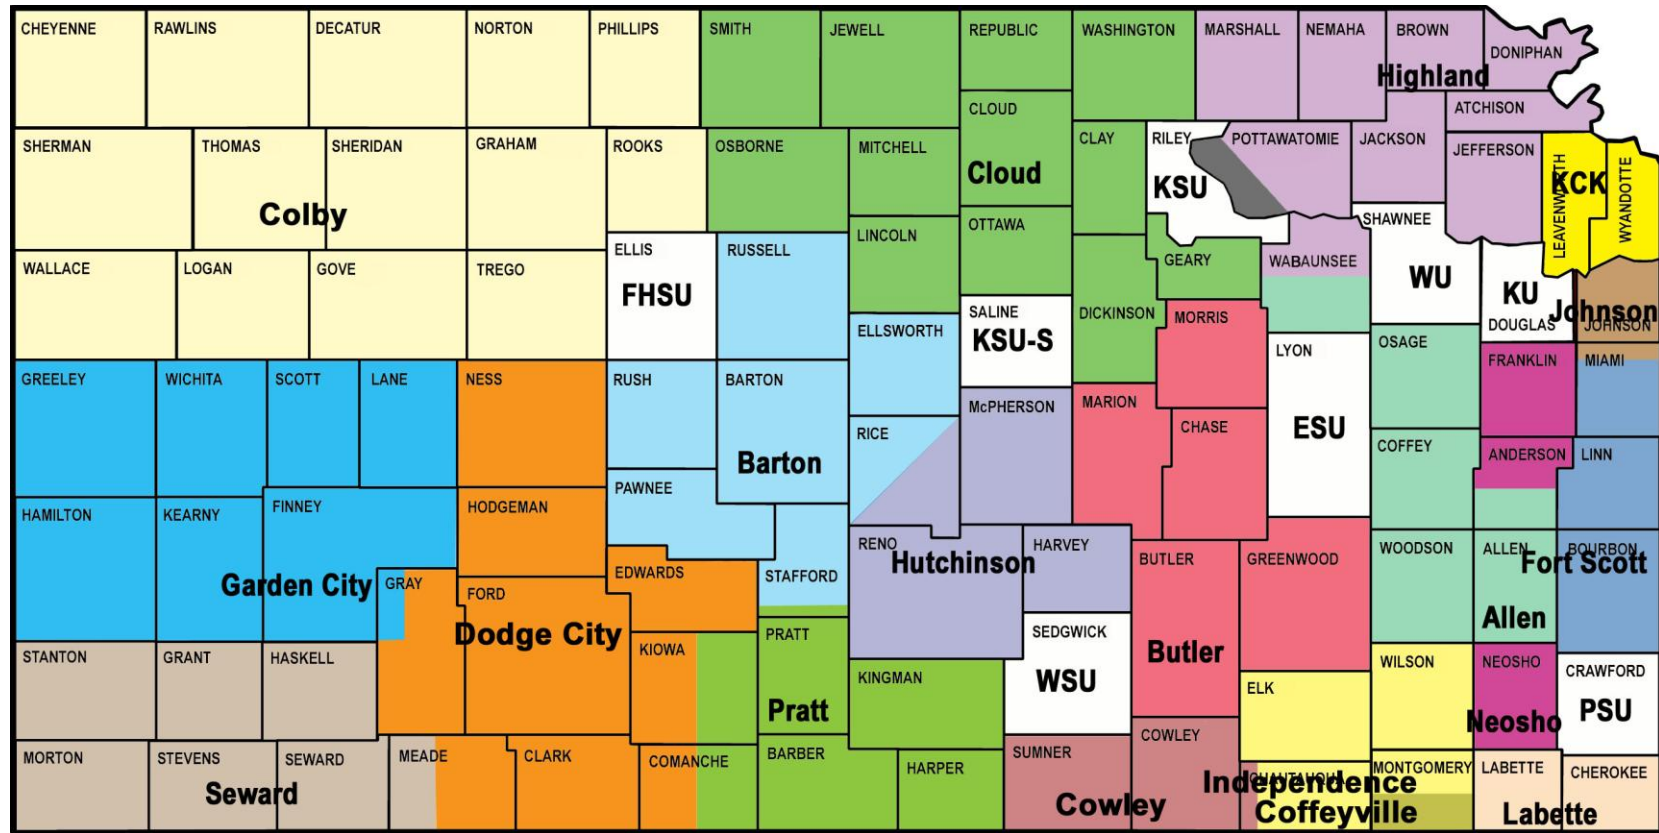

Kansas Community Colleges and Service Areas

- | | |
|--|---|
|  Allen Community College, Iola |  Hutchinson Community College and Area Vocational School, Hutchinson |
|  Barton County Community College, Great Bend |  Independence Community College, Independence |
|  Butler Community College, El Dorado |  Johnson County Community College, Overland Park |
|  Cloud County Community College, Concordia |  Kansas City Kansas Community College, Kansas City |
|  Coffeyville Community College, Coffeyville |  Labette Community College, Parsons |
|  Colby Community College, Colby |  Neosho County Community College, Chanute |
|  Cowley College, Arkansas City |  Pratt Community College, Pratt |
|  Dodge City Community College and Area Technical Center, Dodge City |  Seward County Community College and Area Technical School, Liberal |
|  Fort Scott Community College, Fort Scott |  State Universities/Washburn |
|  Garden City Community College, Garden City |  Unassigned |
|  Highland Community College, Highland | |