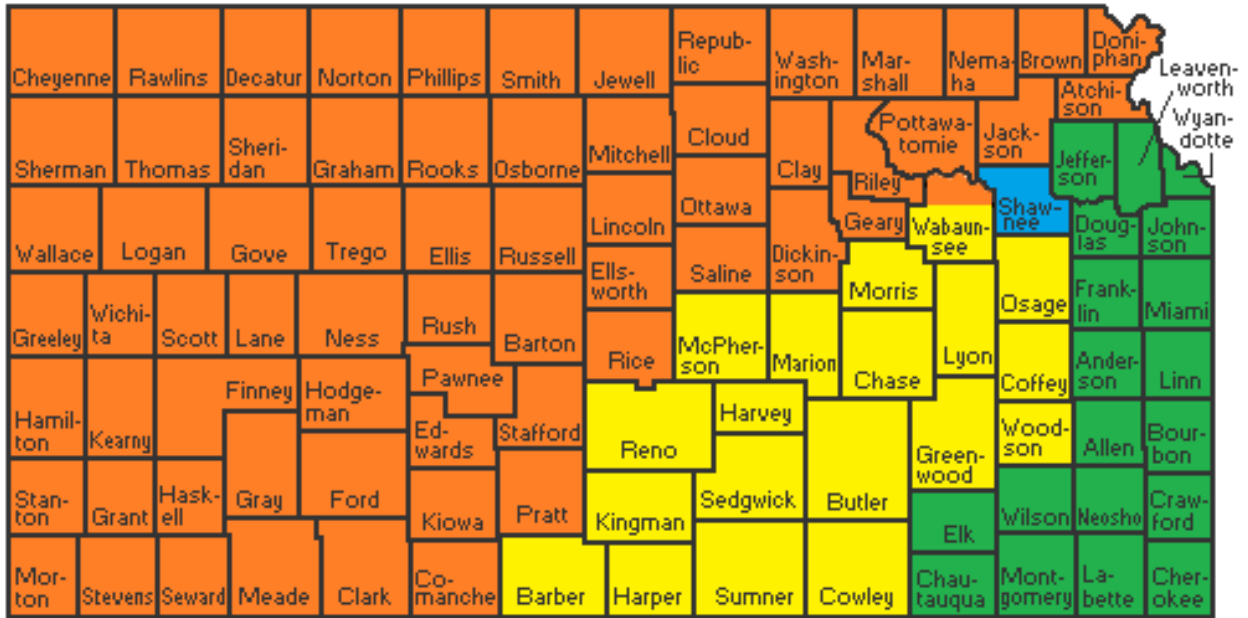

MAP OF STATE UNIVERSITY AND WASHBURN UNIVERSITY SERVICE AREAS

Service Area	University	County of Main Campus
	Fort Hays State University Kansas State University	Ellis County Riley County
	Wichita State University Emporia State University	Sedgwick County Lyon County
	University of Kansas Pittsburg State University	Douglas County Crawford County
	Washburn University	Shawnee County*

*KU, KSU, ESU, and WU share responsibility for serving Shawnee County

MAP OF SERVICE AREAS FOR KANSAS COMMUNITY COLLEGES

- | | |
|---|--|
| 1. Allen County Community College, Iola | 12. Hutchinson Community College, Hutchinson |
| 2. Barton County Community College, Great Bend | 13. Independence Community College, Independence |
| 3. Butler County Community College, El Dorado | 14. Johnson County Community College, Overland Park |
| 4. Cloud County Community College, Concordia | 15. Kansas City Kansas Community College, Kansas City |
| 5. Coffeyville Community College, Coffeyville | 16. Labette Community College, Parsons |
| 6. Colby Community College, Colby | 17. Neosho County Community College, Chanute |
| 7. Cowley County Community College, Arkansas City | 18. Pratt Community College, Pratt |
| 8. Dodge City Community College, Dodge City | 19. Seward County Community College/Area Technical School, Liberal |
| 9. Fort Scott Community College, Fort Scott | State Universities/Washburn |
| 10. Garden City Community College, Garden City | Unassigned |
| 11. Highland Community College, Highland | |

MAP OF SERVICE AREAS FOR KANSAS TECHNICAL COLLEGES

- | | |
|--|--|
|  Flint Hills Technical College
Emporia |  North Central/Northwest Shared |
|  Manhattan Area Technical College
Manhattan |  North Central/Salina Shared |
|  North Central Kansas Technical College
Beloit |  Salina Area Technical College
Salina |
|  Northwest Kansas Technical College
Goodland |  Wichita Area Technical College
Wichita |
|  Salina/Manhattan Shared | |