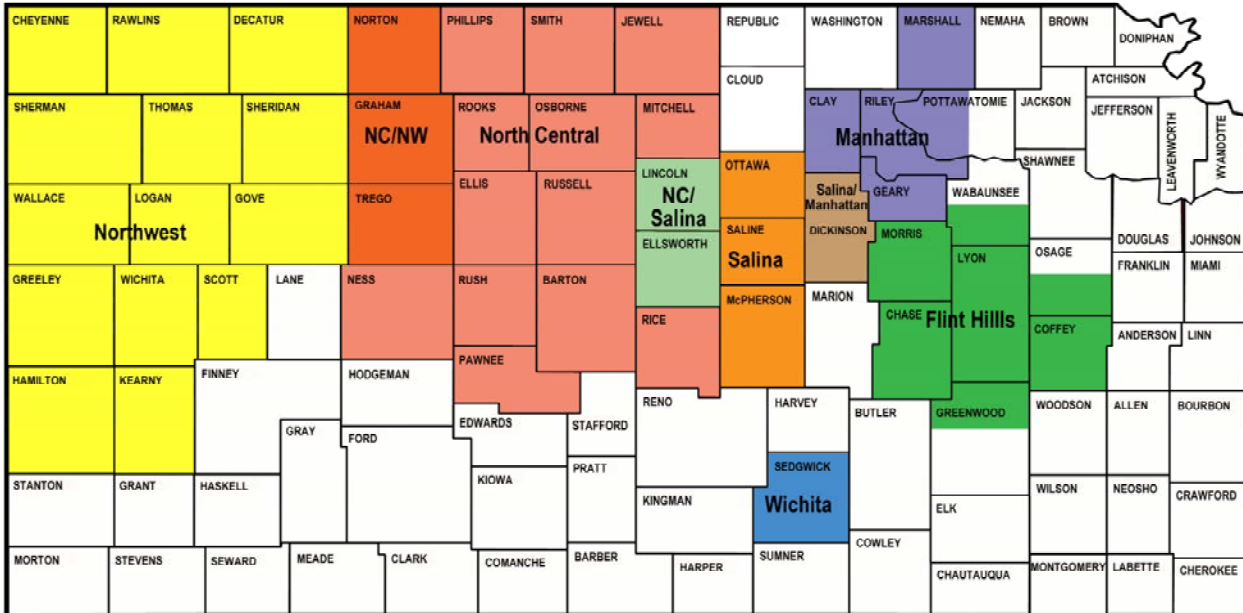

MAP OF STATE UNIVERSITY AND WASHBURN UNIVERSITY SERVICE AREAS

Service Area	University	County of Main Campus
	Fort Hays State University Kansas State University	Ellis County Riley County
	Wichita State University Emporia State University	Sedgwick County Lyon County
	University of Kansas Pittsburg State University	Douglas County Crawford County
	Washburn University	Shawnee County*

*KU, KSU, ESU, and WU share responsibility for serving Shawnee County

MAP OF SERVICE AREAS FOR KANSAS COMMUNITY COLLEGES

- | | |
|---|--|
| 1. Allen County Community College, Iola | 12. Hutchinson Community College, Hutchinson |
| 2. Barton County Community College, Great Bend | 13. Independence Community College, Independence |
| 3. Butler County Community College, El Dorado | 14. Johnson County Community College, Overland Park |
| 4. Cloud County Community College, Concordia | 15. Kansas City Kansas Community College, Kansas City |
| 5. Coffeyville Community College, Coffeyville | 16. Labette Community College, Parsons |
| 6. Colby Community College, Colby | 17. Neosho County Community College, Chanute |
| 7. Cowley County Community College, Arkansas City | 18. Pratt Community College, Pratt |
| 8. Dodge City Community College, Dodge City | 19. Seward County Community College/Area Technical School, Liberal |
| 9. Fort Scott Community College, Fort Scott | State Universities/Washburn |
| 10. Garden City Community College, Garden City | Unassigned |
| 11. Highland Community College, Highland | |

MAP OF SERVICE AREAS FOR KANSAS TECHNICAL COLLEGES

- | | |
|--|--|
|  Flint Hills Technical College
Emporia |  North Central/Northwest Shared |
|  Manhattan Area Technical College
Manhattan |  North Central/Salina Shared |
|  North Central Kansas Technical College
Beloit |  Salina Area Technical College
Salina |
|  Northwest Kansas Technical College
Goodland |  Wichita Area Technical College
Wichita |
|  Salina/Manhattan Shared | |