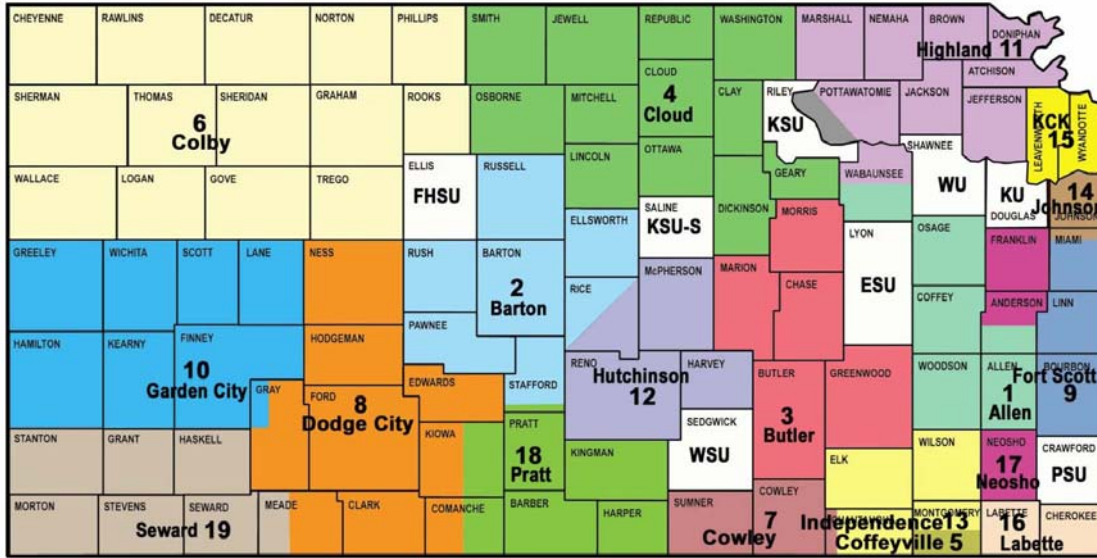

MAP OF STATE UNIVERSITY AND WASHBURN UNIVERSITY SERVICE AREAS

Service Area	University	County of Main Campus
	Fort Hays State University Kansas State University	Ellis County Riley County
	Wichita State University Emporia State University	Sedgwick County Lyon County
	University of Kansas Pittsburg State University	Douglas County Crawford County
	Washburn University	Shawnee County*

*KU, KSU, ESU, and WU share responsibility for serving Shawnee County

MAP OF SERVICE AREAS FOR KANSAS COMMUNITY COLLEGES

- | | |
|---|--|
| 1. Allen County Community College, Iola | 12. Hutchinson Community College, Hutchinson |
| 2. Barton County Community College, Great Bend | 13. Independence Community College, Independence |
| 3. Butler County Community College, El Dorado | 14. Johnson County Community College, Overland Park |
| 4. Cloud County Community College, Concordia | 15. Kansas City Kansas Community College, Kansas City |
| 5. Coffeyville Community College, Coffeyville | 16. Labette Community College, Parsons |
| 6. Colby Community College, Colby | 17. Neosho County Community College, Chanute |
| 7. Cowley County Community College, Arkansas City | 18. Pratt Community College, Pratt |
| 8. Dodge City Community College, Dodge City | 19. Seward County Community College/Area Technical School, Liberal |
| 9. Fort Scott Community College, Fort Scott | State Universities/Washburn |
| 10. Garden City Community College, Garden City | Unassigned |
| 11. Highland Community College, Highland | |

MAP OF SERVICE AREAS FOR KANSAS TECHNICAL COLLEGES

- | | |
|--|--|
|  Flint Hills Technical College
Emporia |  North Central/Northwest Shared |
|  Manhattan Area Technical College
Manhattan |  North Central/Salina Shared |
|  North Central Kansas Technical College
Beloit |  Salina Area Technical College
Salina |
|  Northwest Kansas Technical College
Goodland |  Wichita Area Technical College
Wichita |
|  Salina/Manhattan Shared | |