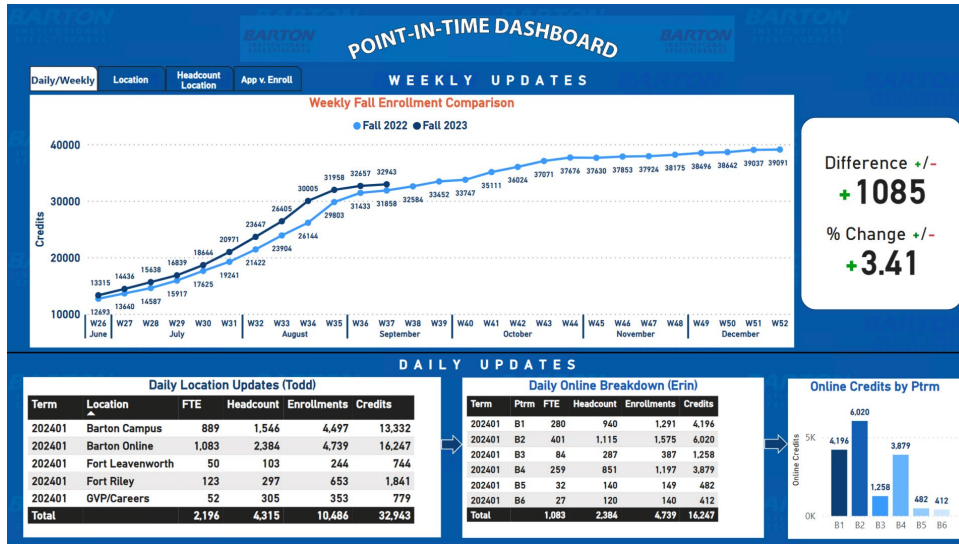

Good Morning,

Here is the [Weekly Point in time Dashboard](#):

The new page this week is Headcount Location Detail. This will break down the location, campus, term, subject, and course in which each student is enrolled, updated daily. Click on the blue section of each location you would like to break down beginning from left to right. Please give the data a few seconds to read and calculate the numbers to update.