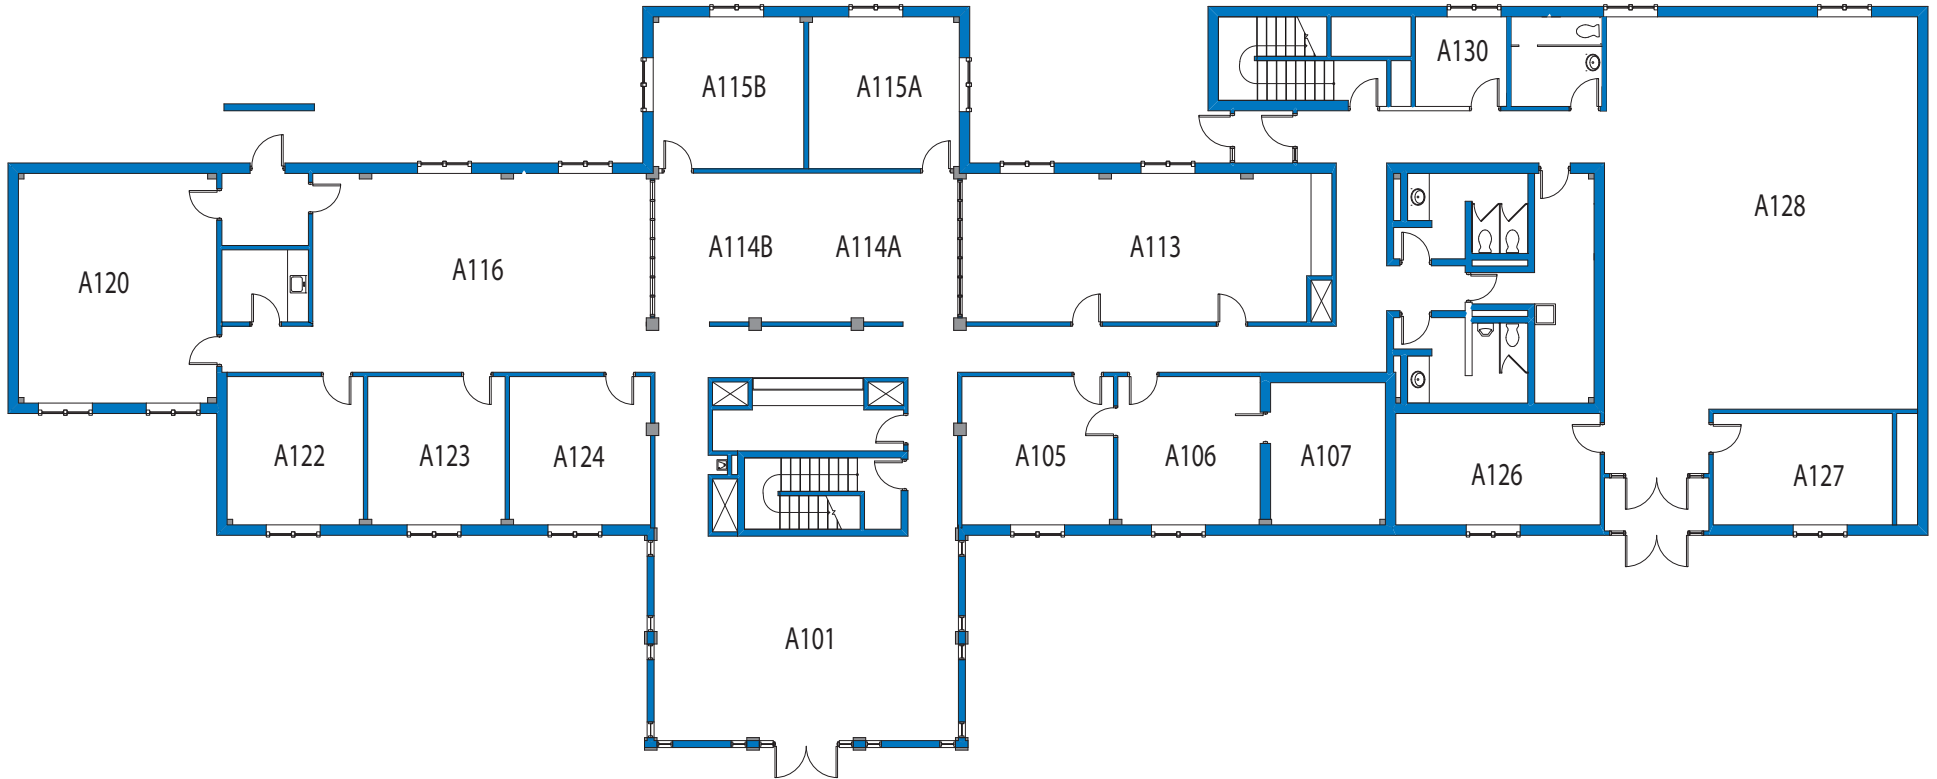

Administration Building

BARTON
COMMUNITY COLLEGE

245 NE 30 RD • Great Bend, KS 67530-9251