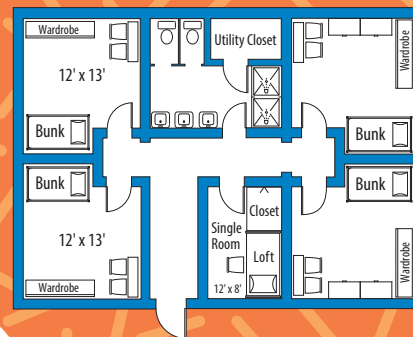

Dorm life rocks!

COTTONWOOD HALL
Twin rooms, double occupancy - Shared bath
Handicap accessible rooms available

BLUESTEM HALL
Twin rooms, double occupancy - Shared bath
Handicap accessible rooms available