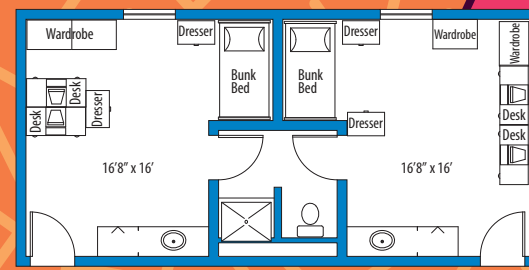

BLUESTEM HALL
Twin rooms, double occupancy - Shared bath
Handicap accessible rooms available