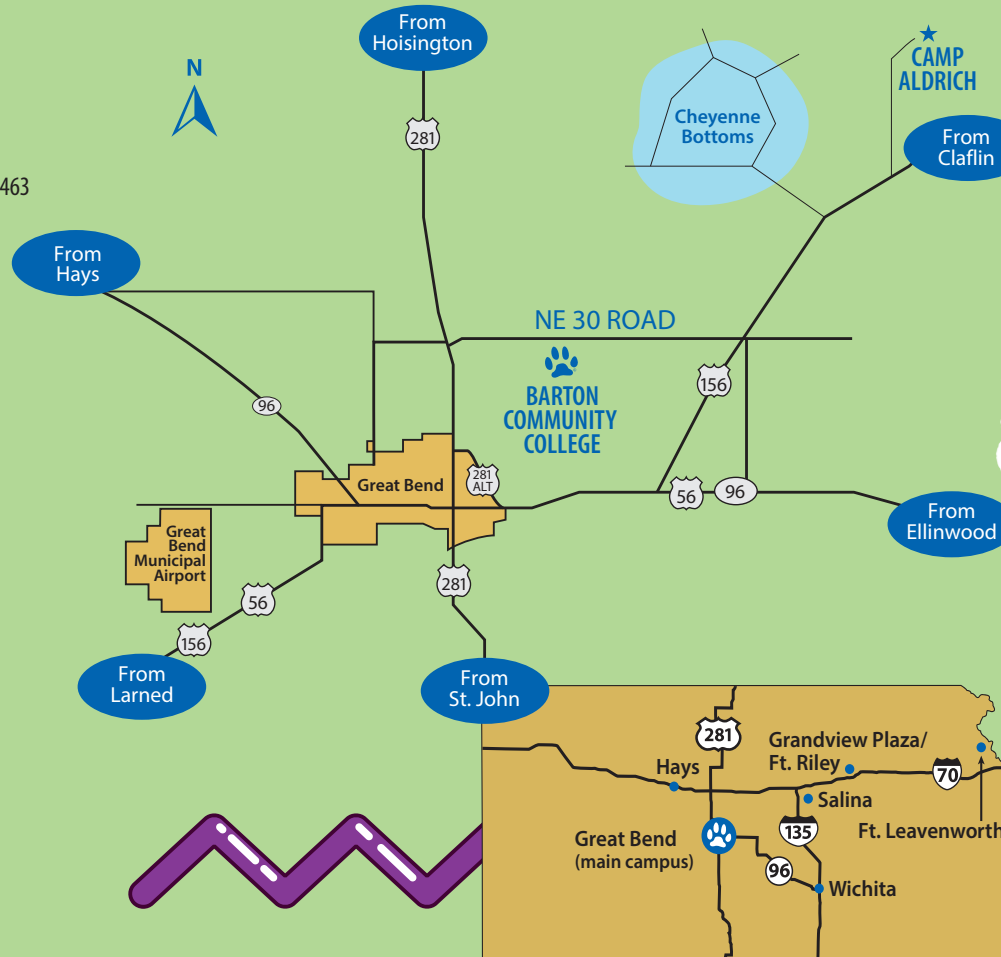

GRANDVIEW PLAZA OUTREACH SITE

Local: (785) 238-8550
Toll-Free: (877) 771-0255
Address: 100 Continental Drive
Grandview Plaza, KS 66441
hmesti.bartonccc.edu

ONLINE LEARNING OPPORTUNITIES

online.bartonccc.edu
(866) 455-2828