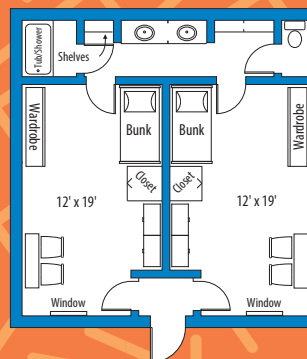

BISON HALLS
There will be some variation between units
"Community Style" (9 people per unit)

MEADOWLARK HALLS
There will be some variation between units
"Community Style" (6-8 people per unit)

SUNFLOWER HALLS
Twin rooms, double occupancy
Shared bath