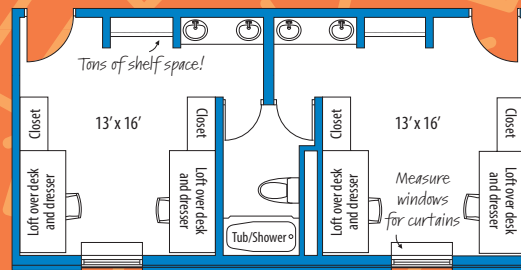

Dorm life rocks!

COTTONWOOD HALL
Twin rooms, double occupancy - Shared bath
Handicap accessible rooms available