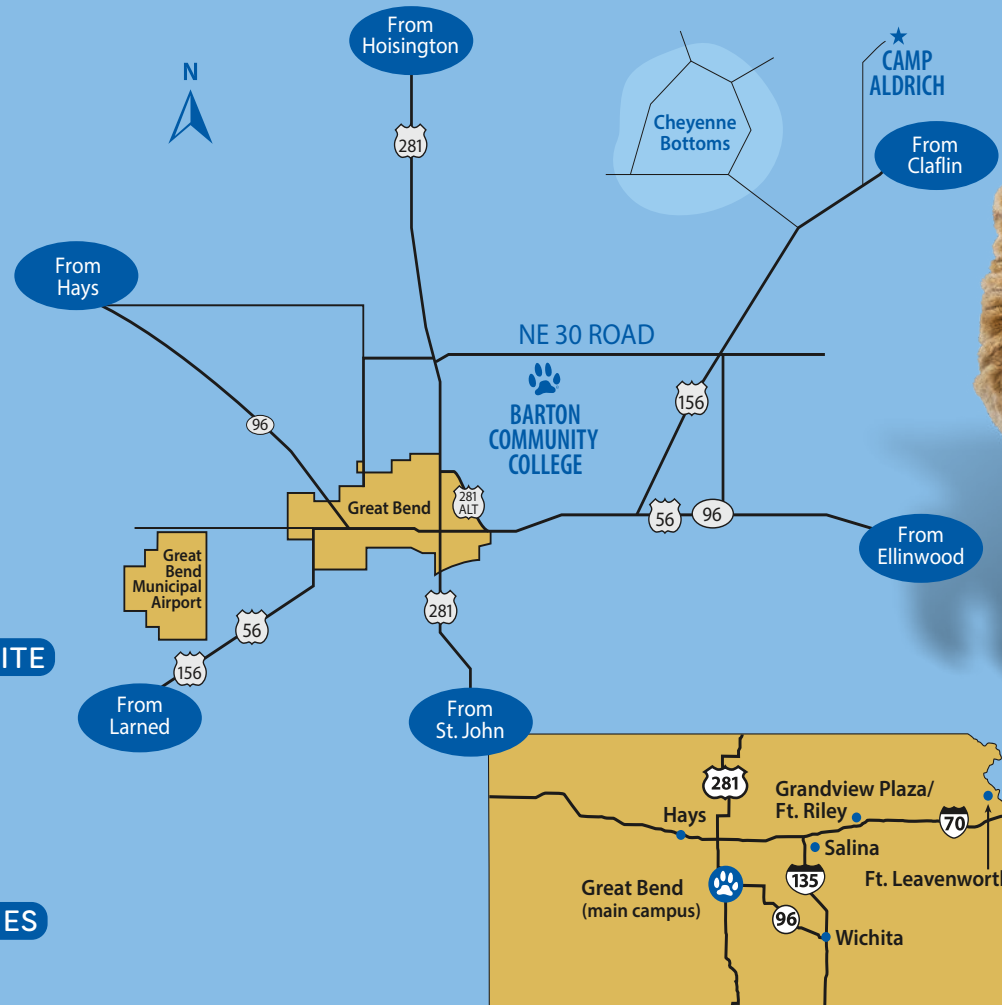

GRANDVIEW PLAZA OUTREACH SITE

Local: [785] 238-8550
Toll-Free: [877] 771-0255
Address: 100 Continental Ave.
Grandview Plaza, KS 66441
hmedi.bartonccc.edu

ONLINE LEARNING OPPORTUNITIES

online.bartonccc.edu
[866] 455-2828