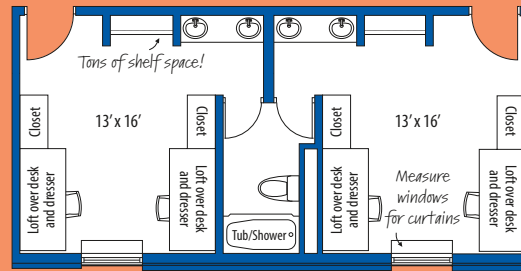

Dorm life rocks!

COTTONWOOD HALL

Twin rooms, Double occupancy - Shared bath
Handicap accessible rooms available