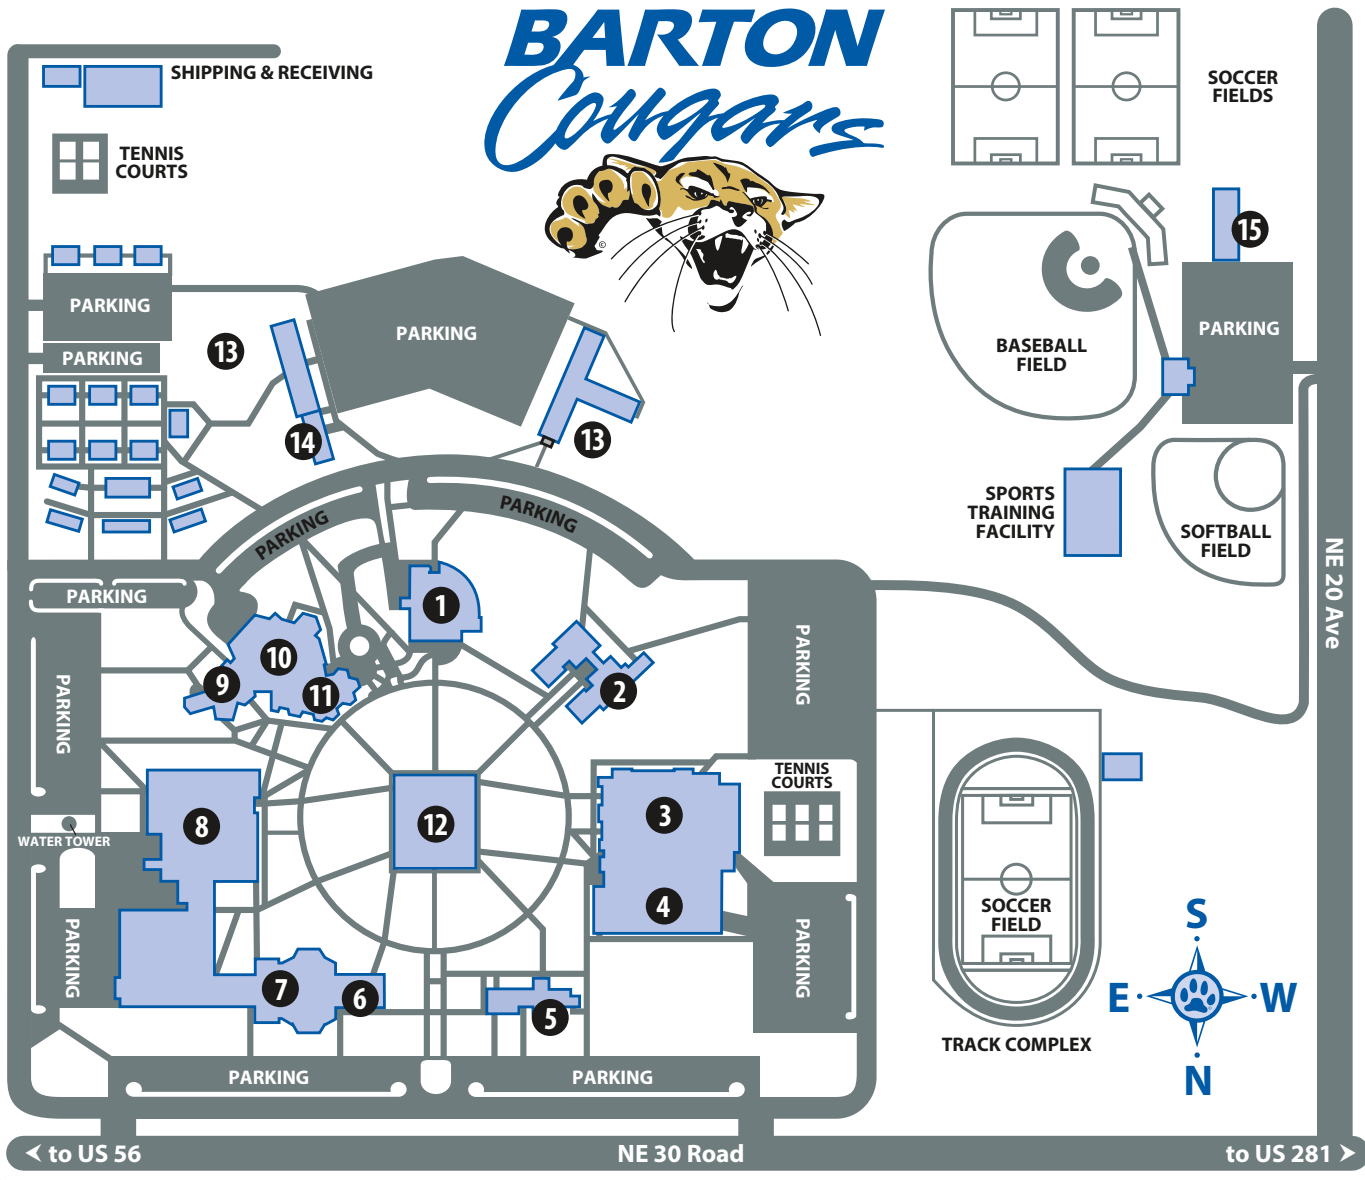

BARTON Cougars

Great Bend campus

- ① U-Building, Union
- ② C-Building, Classroom
- ③ P-Building, Physical Education
- ④ Kirkman Student Activity Center
- ⑤ A-Building, Administration
- ⑥ Planetarium
- ⑦ S-Building, Science & Math
- ⑧ T-Building, Technical Education
- ⑨ F-30, Seminar Room
- ⑩ F-Building, Fine Arts
- ⑪ Shafer Gallery
- ⑫ L-Building, Learning Resources Center
- ⑬ Student Housing
- ⑭ Child Development Center
- ⑮ Midwest Utility Pipeline Training Center