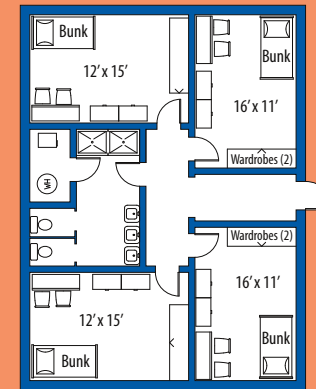

MEADOWLARK HALLS

There will be some variation between units, "Community Style"
(6-8 people per unit)