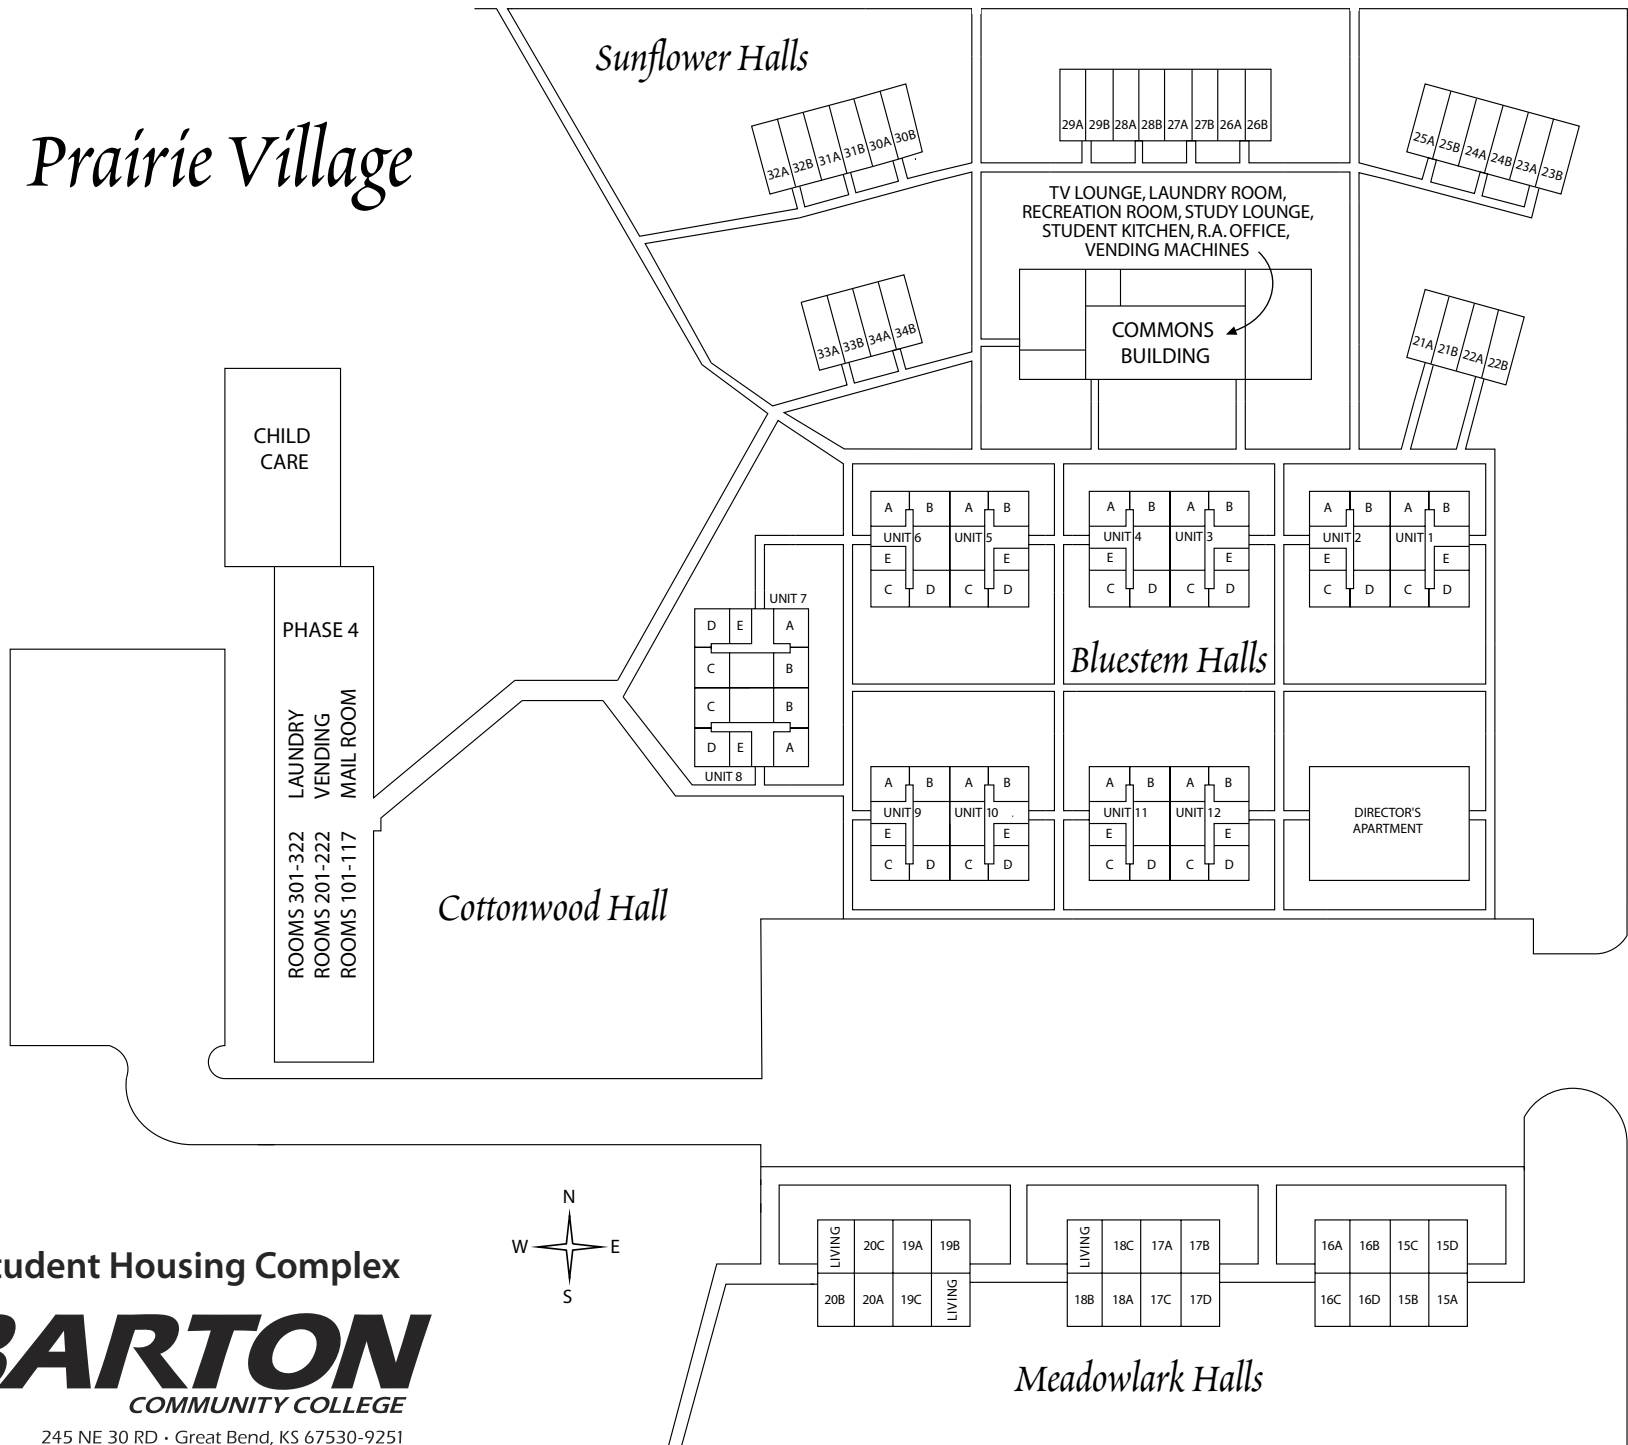

Prairie Village

PHASE 3

PHASE 1

PHASE 2

Student Housing Complex

BARTON
COMMUNITY COLLEGE

245 NE 30 RD · Great Bend, KS 67530-9251